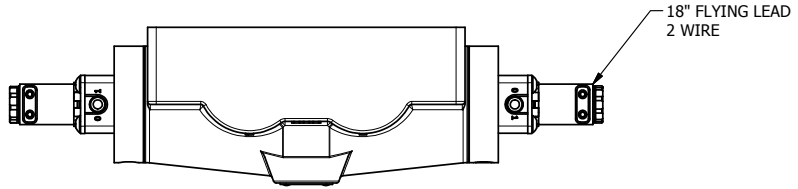

4

3

2

1

AAA PRODUCTS INTERNATIONAL
 7114 Harry Hines Blvd
 Dallas, TX 75235

TITLE: 1" SIDE PORT, DBL SOL, 3 POS, SPR CTR, SOL SHFT, FLOAT CTR SPL, FLYING LEAD

DRAWING NO.: DIM_ESY8PGM

THE INFORMATION CONTAINED WITHIN THIS DOCUMENT IS PROPRIETARY TO AAA PRODUCTS AND MAY NOT BE DISCLOSED WITHOUT PRIOR WRITTEN CONSENT