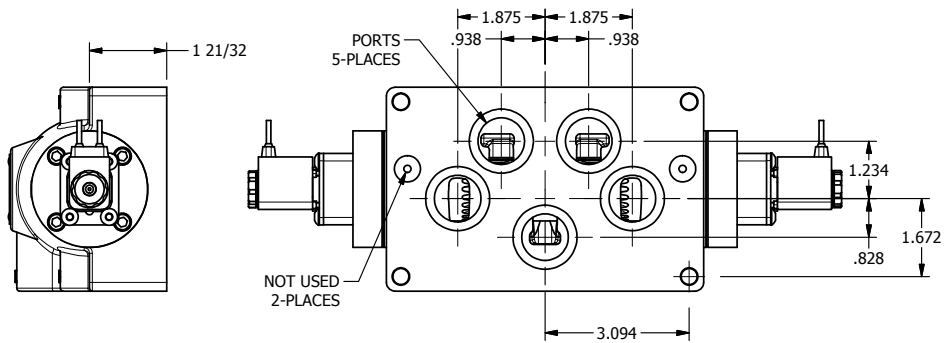

4

3

2

1

AAA PRODUCTS INTERNATIONAL
 7114 Harry Hines Blvd
 Dallas, TX 75235

TITLE: 1" SIDE PORT, DBL SOL, 3 POS, SPR CTR, SOL SHFT, FLOAT CTR SPL, FLYING LEAD

DRAWING NO.: DIM_ESY8PGM

THE INFORMATION CONTAINED WITHIN THIS DOCUMENT IS PROPRIETARY TO AAA PRODUCTS AND MAY NOT BE DISCLOSED WITHOUT PRIOR WRITTEN CONSENT