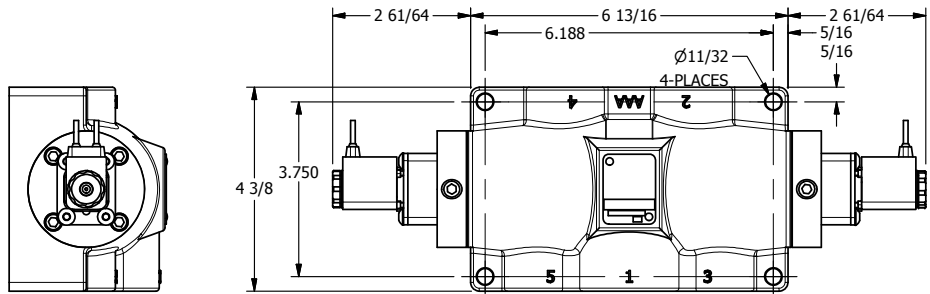

4

3

2

1

AAA PRODUCTS INTERNATIONAL
 7114 Harry Hines Blvd
 Dallas, TX 75235

TITLE: 1" SIDE PORT, DBL SOL, 3 POS, SPR CTR, SOL SHFT, FLOAT CTR SPL, FLYING LEAD

DRAWING NO.: DIM_ESY8PGM

THE INFORMATION CONTAINED WITHIN THIS DOCUMENT IS PROPRIETARY TO AAA PRODUCTS AND MAY NOT BE DISCLOSED WITHOUT PRIOR WRITTEN CONSENT