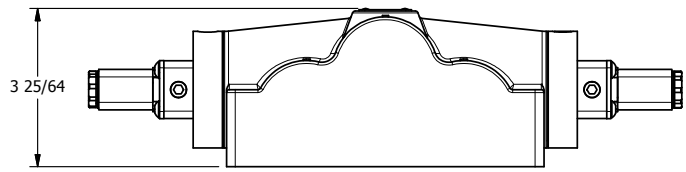

4

3

2

1

AAA PRODUCTS INTERNATIONAL
 7114 Harry Hines Blvd
 Dallas, TX 75235

TITLE: 1" SIDE PORT, DBL SOL, 3 POS, SPR CTR, SOL SHFT, FLOAT CTR SPL, FLYING LEAD

DRAWING NO.: DIM_ESY8PGM

THE INFORMATION CONTAINED WITHIN THIS DOCUMENT IS PROPRIETARY TO AAA PRODUCTS AND MAY NOT BE DISCLOSED WITHOUT PRIOR WRITTEN CONSENT