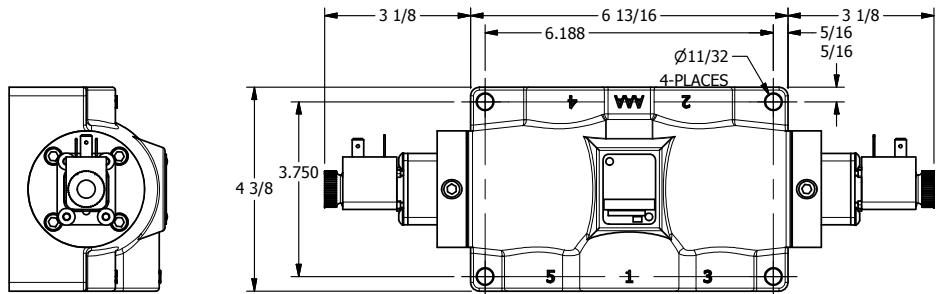

4

3

2

1

**AAA**  
PRODUCTS  
INTERNATIONAL

**AAA PRODUCTS  
INTERNATIONAL**  
7114 Harry Hines Blvd  
Dallas, TX 75235

TITLE: 1" SIDE PORT, DBL SOL, 3 POS,  
SPR CTR, SOL SHFT, FLOAT CTR SPL,  
DUST EXCLDR

DRAWING NO.:  
DIM\_ESY8PGL