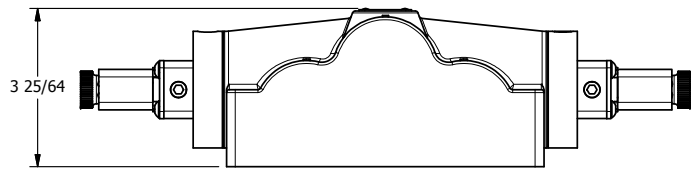

4

3

2

1

**AAA**  
PRODUCTS  
INTERNATIONAL

**AAA PRODUCTS  
INTERNATIONAL**  
7114 Harry Hines Blvd  
Dallas, TX 75235

TITLE: 1" SIDE PORT, DBL SOL, 3 POS,  
SPR CTR, SOL SHFT, FLOAT CTR SPL,  
DUST EXCLDR

DRAWING NO.:  
DIM\_ESY8PGL