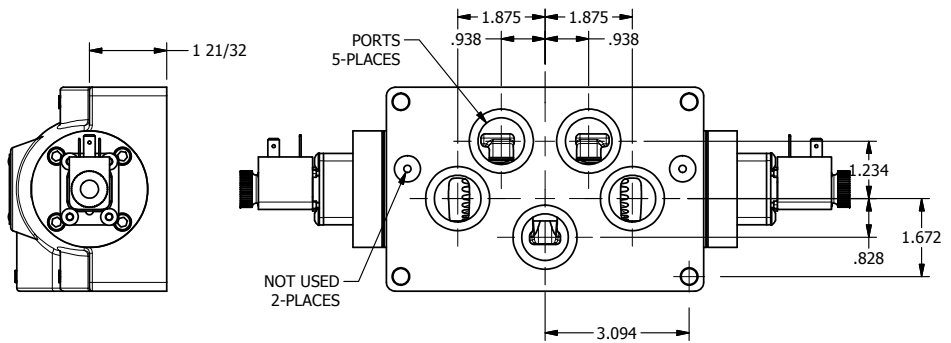

4

3

2

1

**AAA**  
PRODUCTS  
INTERNATIONAL

**AAA PRODUCTS  
INTERNATIONAL**  
7114 Harry Hines Blvd  
Dallas, TX 75235

TITLE: 1" SIDE PORT, DBL SOL, 3 POS,  
SPR CTR, SOL SHFT, FLOAT CTR SPL,  
DUST EXCLDR

DRAWING NO.:  
DIM\_ESY8PGL