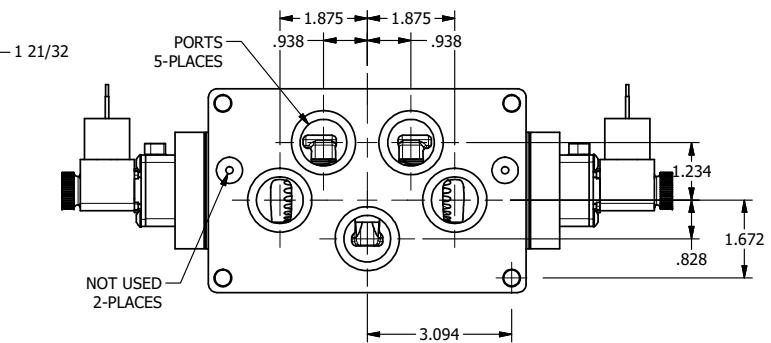

4

3

2

1

1/2"-14 NPT CONDUIT CONNECTION
18" LEAD, 3 WIRE

AAA
PRODUCTS
INTERNATIONAL

**AAA PRODUCTS
INTERNATIONAL**
7114 Harry Hines Blvd
Dallas, TX 75235

TITLE: 1" SIDE PORT, DBL SOL, 3 POS,
SPR CTR, FLOAT CTR SPL, MOLD-OVER,
LCKNG OVRD, DUST EXCLDR

DRAWING NO.:
DIM_ESY8PGJOL

THE INFORMATION CONTAINED WITHIN THIS DOCUMENT IS PROPRIETARY TO AAA PRODUCTS AND MAY NOT BE DISCLOSED WITHOUT PRIOR WRITTEN CONSENT

4

3

2

B

B

A