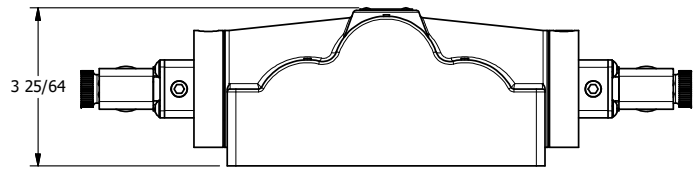

4

3

2

1

1/2"-14 NPT CONDUIT CONNECTION
18" LEAD, 3 WIRE

AAA
PRODUCTS
INTERNATIONAL

**AAA PRODUCTS
INTERNATIONAL**
7114 Harry Hines Blvd
Dallas, TX 75235

TITLE: 1" SIDE PORT, DBL SOL, 3 POS,
SPR CTR, FLOAT CTR SPL, MOLD-OVER,
LCKNG OVRD, DUST EXCLDR