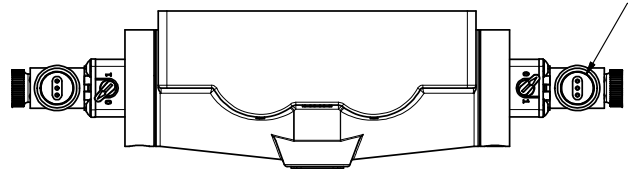

4

3

2

1

1/2"-14 NPT CONDUIT CONNECTION
18" LEAD, 3 WIRE

AAA
PRODUCTS
INTERNATIONAL

**AAA PRODUCTS
INTERNATIONAL**
7114 Harry Hines Blvd
Dallas, TX 75235

TITLE: 1" SIDE PORT, DBL SOL, 3 POS,
SPR CTR, FLOAT CTR SPL, MOLD-OVER,
LCKNG OVRD, DUST EXCLDR