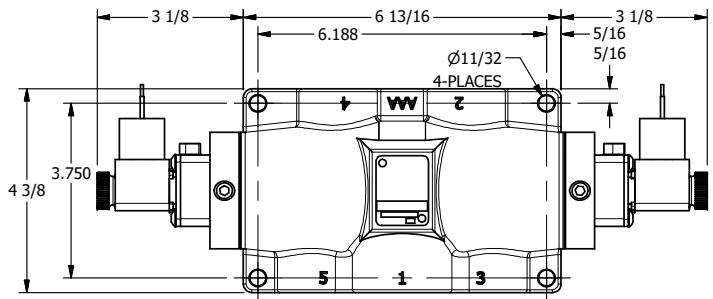

4

3

2

1

1/2"-14 NPT CONDUIT CONNECTION
18" LEAD, 3 WIRE

AAA
PRODUCTS
INTERNATIONAL

**AAA PRODUCTS
INTERNATIONAL**
7114 Harry Hines Blvd
Dallas, TX 75235

TITLE: 1" SIDE PORT, DBL SOL, 3 POS,
SPR CTR, FLOAT CTR SPL, MOLD-OVER,
LCKNG OVRD, DUST EXCLDR

DRAWING NO.:
DIM_ESY8PGJOL

THE INFORMATION CONTAINED WITHIN THIS DOCUMENT IS PROPRIETARY TO AAA PRODUCTS AND MAY NOT BE DISCLOSED WITHOUT PRIOR WRITTEN CONSENT

4

3

2

B

B

A