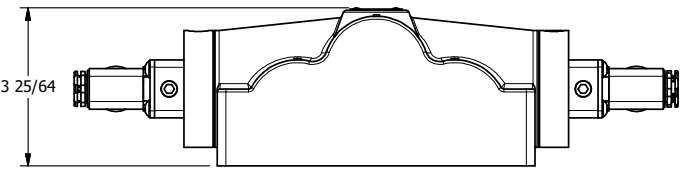

4

3

2

1

1/2"-14 NPT CONDUIT CONNECTION  
18" LEAD, 3 WIRE

**AAA**  
PRODUCTS  
INTERNATIONAL

**AAA PRODUCTS INTERNATIONAL**  
7114 Harry Hines Blvd  
Dallas, TX 75235

TITLE: 1" SIDE PORT, DBL SOL, 3 POS,  
SPR CTR, SOL SHFT, FLOAT CTR SPL,  
MOLD-OVER, LCKNG OVRD, SIDE VENT