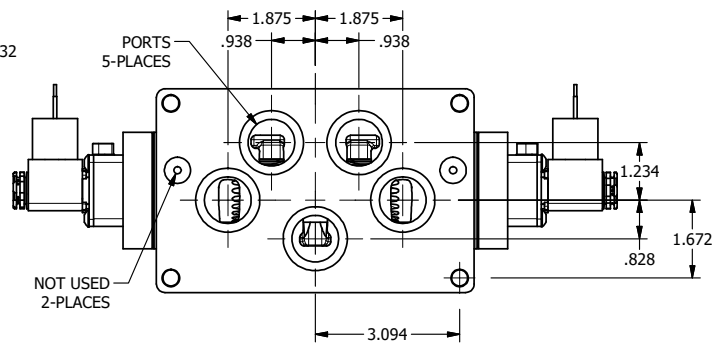

4

3

2

1

1/2"-14 NPT CONDUIT CONNECTION  
18" LEAD, 3 WIRE

**AAA**  
PRODUCTS  
INTERNATIONAL

**AAA PRODUCTS INTERNATIONAL**  
7114 Harry Hines Blvd  
Dallas, TX 75235

TITLE: 1" SIDE PORT, DBL SOL, 3 POS,  
SPR CTR, SOL SHFT, FLOAT CTR SPL,  
MOLD-OVER, LCKNG OVRD, SIDE VENT

DRAWING NO.:  
DIM\_ESY8PGJOC

THE INFORMATION CONTAINED WITHIN THIS DOCUMENT IS PROPRIETARY TO AAA PRODUCTS AND MAY NOT BE DISCLOSED WITHOUT PRIOR WRITTEN CONSENT

4

3

2

1