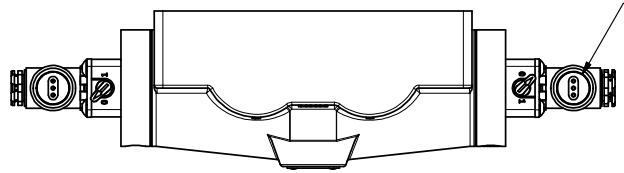

4

3

2

1

1/2"-14 NPT CONDUIT CONNECTION  
18" LEAD, 3 WIRE

**AAA**  
PRODUCTS  
INTERNATIONAL

**AAA PRODUCTS INTERNATIONAL**  
7114 Harry Hines Blvd  
Dallas, TX 75235

TITLE: 1" SIDE PORT, DBL SOL, 3 POS,  
SPR CTR, SOL SHFT, FLOAT CTR SPL,  
MOLD-OVER, LCKNG OVRD, SIDE VENT