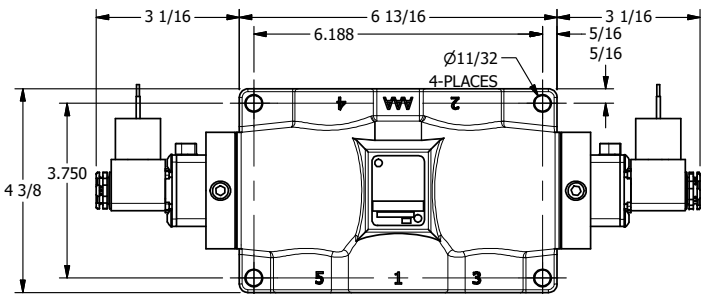

4

3

2

1

1/2"-14 NPT CONDUIT CONNECTION  
18" LEAD, 3 WIRE

**AAA**  
PRODUCTS  
INTERNATIONAL

**AAA PRODUCTS INTERNATIONAL**  
7114 Harry Hines Blvd  
Dallas, TX 75235

TITLE: 1" SIDE PORT, DBL SOL, 3 POS,  
SPR CTR, SOL SHFT, FLOAT CTR SPL,  
MOLD-OVER, LCKNG OVRD, SIDE VENT

DRAWING NO.:  
DIM\_ESY8PGJOC

THE INFORMATION CONTAINED WITHIN THIS DOCUMENT IS PROPRIETARY TO AAA PRODUCTS AND MAY NOT BE DISCLOSED WITHOUT PRIOR WRITTEN CONSENT

4

3

2

1