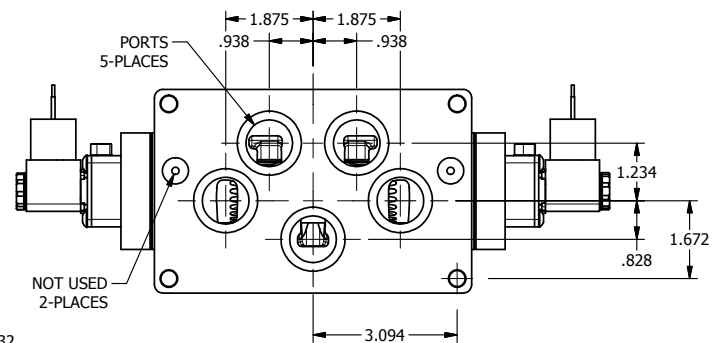

4

3

2

1

1/2"-14 NPT CONDUIT CONNECTION  
18" LEAD, 3 WIRE

**AAA PRODUCTS INTERNATIONAL**  
7114 Harry Hines Blvd  
Dallas, TX 75235

TITLE: 1" SIDE PORT, DBL SOL, 3 POS,  
SPR CTR, SOL SHFT, FLOAT CTR SPL,  
MOLD-OVER, LCKNG OVRD

DRAWING NO.:  
DIM\_ESY8PGJO

THE INFORMATION CONTAINED WITHIN THIS DOCUMENT IS PROPRIETARY TO AAA PRODUCTS AND MAY NOT BE DISCLOSED WITHOUT PRIOR WRITTEN CONSENT

4

3

2

1