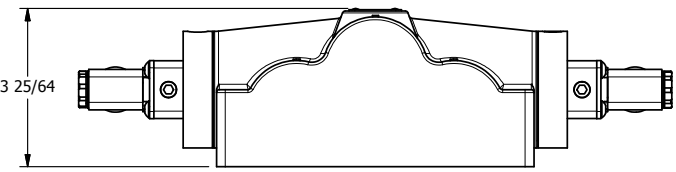

4

3

2

1

1/2"-14 NPT CONDUIT CONNECTION  
18" LEAD, 3 WIRE

**AAA PRODUCTS INTERNATIONAL**  
7114 Harry Hines Blvd  
Dallas, TX 75235

TITLE: 1" SIDE PORT, DBL SOL, 3 POS,  
SPR CTR, SOL SHFT, FLOAT CTR SPL,  
MOLD-OVER, LCKNG OVRD