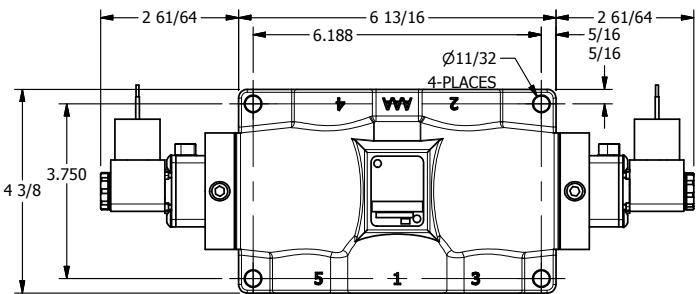

4

3

2

1

1/2"-14 NPT CONDUIT CONNECTION  
18" LEAD, 3 WIRE

**AAA PRODUCTS INTERNATIONAL**  
7114 Harry Hines Blvd  
Dallas, TX 75235

TITLE: 1" SIDE PORT, DBL SOL, 3 POS,  
SPR CTR, SOL SHFT, FLOAT CTR SPL,  
MOLD-OVER, LCKNG OVRD

DRAWING NO.:  
DIM\_ESY8PGJO

THE INFORMATION CONTAINED WITHIN THIS DOCUMENT IS PROPRIETARY TO AAA PRODUCTS AND MAY NOT BE DISCLOSED WITHOUT PRIOR WRITTEN CONSENT

4

3

2

1