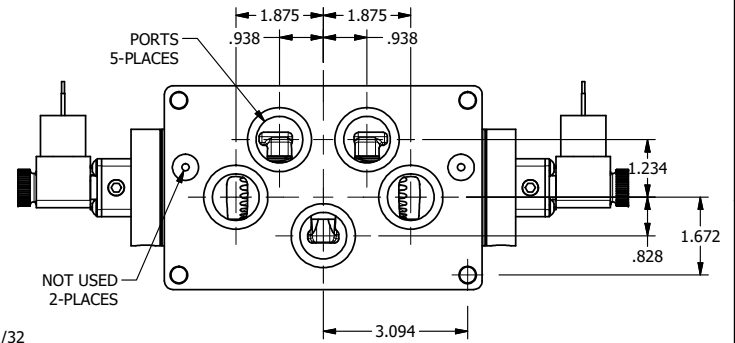

4

3

2

1

AAA
PRODUCTS
INTERNATIONAL

**AAA PRODUCTS
INTERNATIONAL**
7114 Harry Hines Blvd
Dallas, TX 75235

TITLE: 1" SIDE PORT, DBL SOL, 3 POS,
FLOAT SPR CTR, MOLD-OVER,
DUST EXCLDR, EXT PILOT

DRAWING NO.:
DIM_ESY8PGJLZ