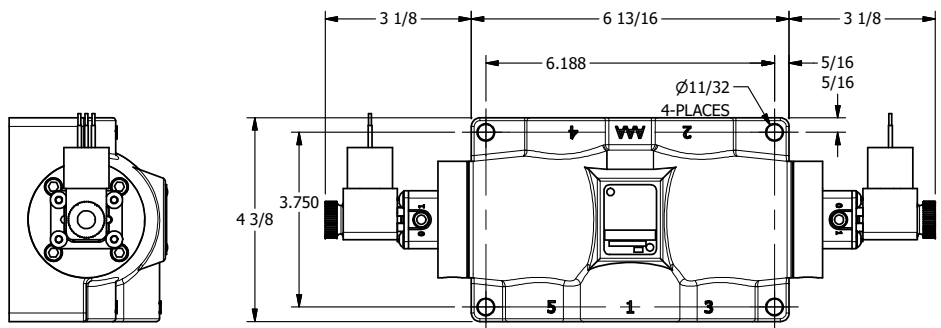

4

3

2

1

AAA
PRODUCTS
INTERNATIONAL

**AAA PRODUCTS
INTERNATIONAL**
7114 Harry Hines Blvd
Dallas, TX 75235

TITLE: 1" SIDE PORT, DBL SOL, 3 POS,
FLOAT SPR CTR, MOLD-OVER,
DUST EXCLDR, EXT PILOT

DRAWING NO.:
DIM_ESY8PGJLZ