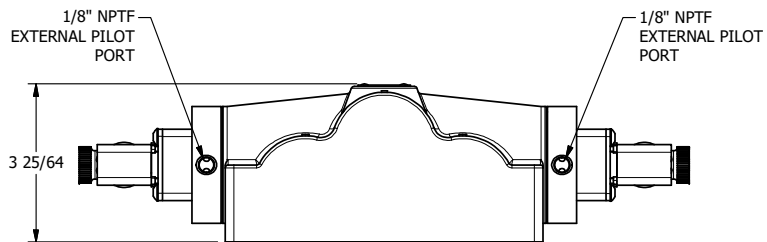

4

3

2

1

AAA
PRODUCTS
INTERNATIONAL

**AAA PRODUCTS
INTERNATIONAL**
7114 Harry Hines Blvd
Dallas, TX 75235

TITLE: 1" SIDE PORT, DBL SOL, 3 POS,
FLOAT SPR CTR, MOLD-OVER,
DUST EXCLDR, EXT PILOT

DRAWING NO.:
DIM_ESY8PGJLZ