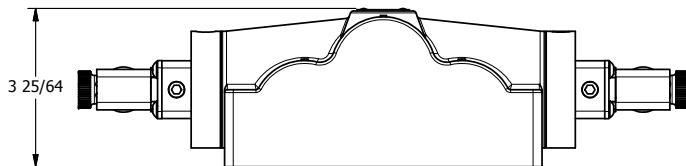

4

3

2

1

1/2"-14 NPT CONDUIT CONNECTION
18" LEAD, 3 WIRE

3 25/64

AAA
PRODUCTS
INTERNATIONAL

AAA PRODUCTS INTERNATIONAL
7114 Harry Hines Blvd
Dallas, TX 75235

TITLE: 1" SIDE PORT, DBL SOL, 3 POS,
SPR CTR, SOL SHFT, FLOAT CTR SPL,
MOLD-OVER, DUST EXCLDR

DRAWING NO.:
DIM_ESY8PGJL

THE INFORMATION CONTAINED WITHIN THIS DOCUMENT IS PROPRIETARY TO AAA PRODUCTS AND MAY NOT BE DISCLOSED WITHOUT PRIOR WRITTEN CONSENT