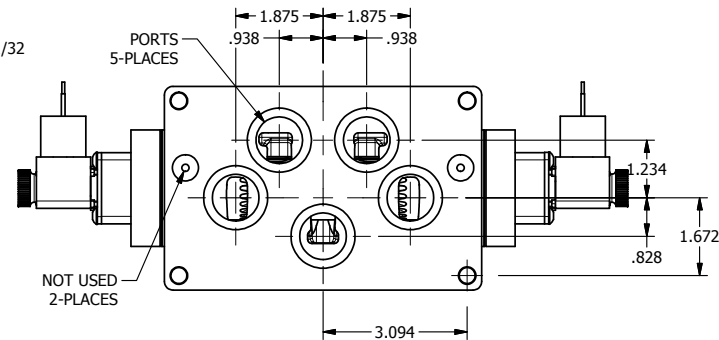

4

3

2

1

1/2"-14 NPT CONDUIT CONNECTION
18" LEAD, 3 WIRE

3 25/64

AAA
PRODUCTS
INTERNATIONAL

AAA PRODUCTS INTERNATIONAL
7114 Harry Hines Blvd
Dallas, TX 75235

TITLE: 1" SIDE PORT, DBL SOL, 3 POS,
SPR CTR, SOL SHFT, FLOAT CTR SPL,
MOLD-OVER, DUST EXCLDR

DRAWING NO.:
DIM_ESY8PGJL

THE INFORMATION CONTAINED WITHIN THIS DOCUMENT IS PROPRIETARY TO AAA PRODUCTS AND MAY NOT BE DISCLOSED WITHOUT PRIOR WRITTEN CONSENT