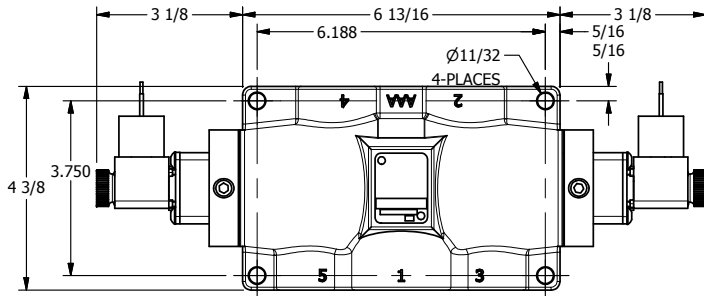

4

3

2

1

1/2"-14 NPT CONDUIT CONNECTION
18" LEAD, 3 WIRE

3 25/64

AAA
PRODUCTS
INTERNATIONAL

AAA PRODUCTS INTERNATIONAL
7114 Harry Hines Blvd
Dallas, TX 75235

TITLE: 1" SIDE PORT, DBL SOL, 3 POS,
SPR CTR, SOL SHFT, FLOAT CTR SPL,
MOLD-OVER, DUST EXCLDR

DRAWING NO.:
DIM_ESY8PGJL

THE INFORMATION CONTAINED WITHIN THIS DOCUMENT IS PROPRIETARY TO AAA PRODUCTS AND MAY NOT BE DISCLOSED WITHOUT PRIOR WRITTEN CONSENT