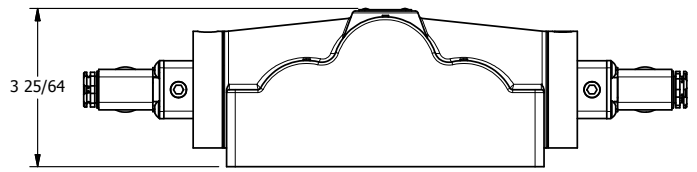

4

3

2

1

AAA
PRODUCTS
INTERNATIONAL

AAA PRODUCTS INTERNATIONAL
7114 Harry Hines Blvd
Dallas, TX 75235

TITLE: 1" SIDE PORT, DBL SOL, 3 POS,
SPR CTR, SOL SHFT, FLOAT CTR SPL,
MOLD-OVER, SIDE VENT

DRAWING NO.:
DIM_ESY8PGJC