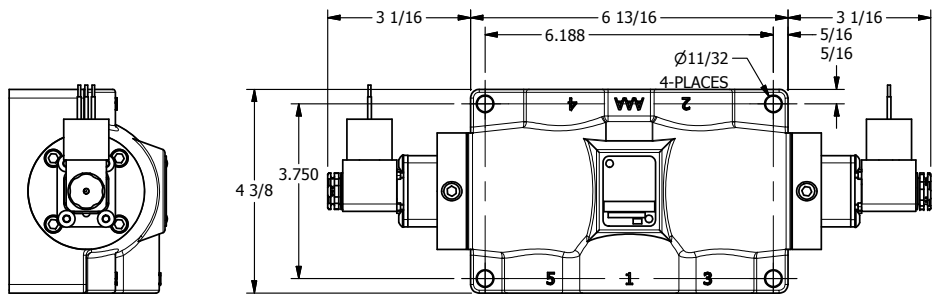

4

3

2

1

AAA
PRODUCTS
INTERNATIONAL

AAA PRODUCTS INTERNATIONAL
7114 Harry Hines Blvd
Dallas, TX 75235

TITLE: 1" SIDE PORT, DBL SOL, 3 POS,
SPR CTR, SOL SHFT, FLOAT CTR SPL,
MOLD-OVER, SIDE VENT

DRAWING NO.:
DIM_ESY8PGJC