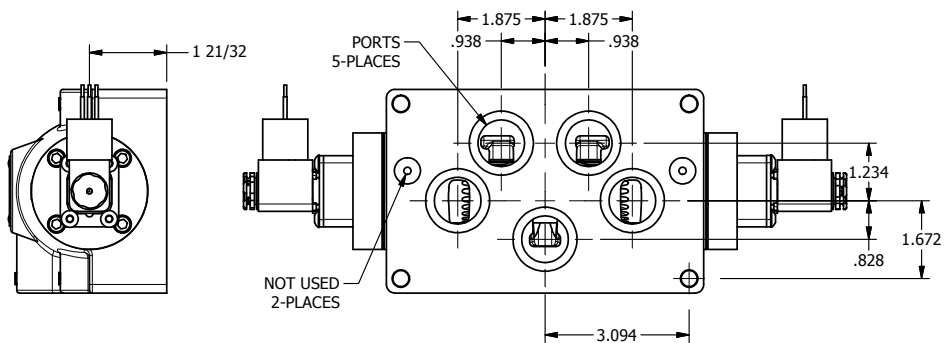

4

3

2

1

AAA
PRODUCTS
INTERNATIONAL

AAA PRODUCTS INTERNATIONAL
7114 Harry Hines Blvd
Dallas, TX 75235

TITLE: 1" SIDE PORT, DBL SOL, 3 POS,
SPR CTR, SOL SHFT, FLOAT CTR SPL,
MOLD-OVER, SIDE VENT

DRAWING NO.:
DIM_ESY8PGJC