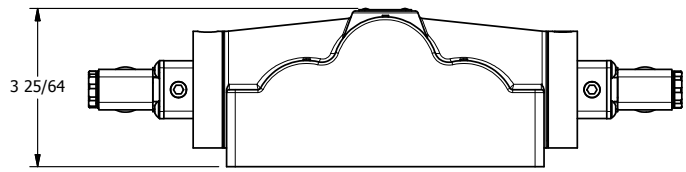

4

3

2

1

1/2"-14 NPT CONDUIT CONNECTION  
18" LEAD, 3 WIRE

1 21/32

3 25/64

**AAA**  
PRODUCTS  
INTERNATIONAL

**AAA PRODUCTS INTERNATIONAL**  
7114 Harry Hines Blvd  
Dallas, TX 75235

TITLE: 1" SIDE PORT, DBL SOL, 3 POS,  
SPR CTR, SOL SHFT, FLOAT CTR SPL,  
MOLD-OVER

DRAWING NO.:  
DIM\_ESY8PGJ

4

3

2

1

THE INFORMATION CONTAINED WITHIN THIS DOCUMENT IS PROPRIETARY TO AAA PRODUCTS AND MAY NOT BE DISCLOSED WITHOUT PRIOR WRITTEN CONSENT