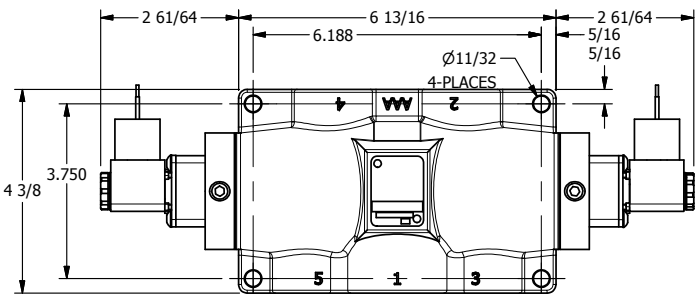

4

3

2

1

1/2"-14 NPT CONDUIT CONNECTION  
18" LEAD, 3 WIRE

1 21/32

3 25/64

**AAA**  
PRODUCTS  
INTERNATIONAL

**AAA PRODUCTS INTERNATIONAL**  
7114 Harry Hines Blvd  
Dallas, TX 75235

TITLE: 1" SIDE PORT, DBL SOL, 3 POS,  
SPR CTR, SOL SHFT, FLOAT CTR SPL,  
MOLD-OVER

DRAWING NO.:  
DIM\_ESY8PGJ

4

3

2

1

THE INFORMATION CONTAINED WITHIN THIS DOCUMENT IS PROPRIETARY TO AAA PRODUCTS AND MAY NOT BE DISCLOSED WITHOUT PRIOR WRITTEN CONSENT