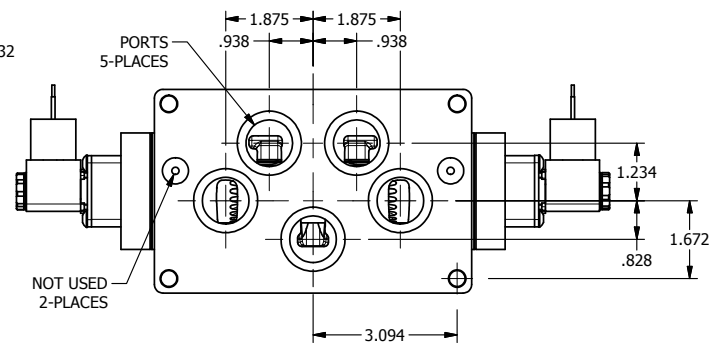

4

3

2

1

1/2"-14 NPT CONDUIT CONNECTION  
18" LEAD, 3 WIRE

1 21/32

3 25/64

**AAA**  
PRODUCTS  
INTERNATIONAL

**AAA PRODUCTS INTERNATIONAL**  
7114 Harry Hines Blvd  
Dallas, TX 75235

TITLE: 1" SIDE PORT, DBL SOL, 3 POS,  
SPR CTR, SOL SHFT, FLOAT CTR SPL,  
MOLD-OVER

DRAWING NO.:  
DIM\_ESY8PGJ

4

3

2

1

THE INFORMATION CONTAINED WITHIN THIS DOCUMENT IS PROPRIETARY TO AAA PRODUCTS AND MAY NOT BE DISCLOSED WITHOUT PRIOR WRITTEN CONSENT