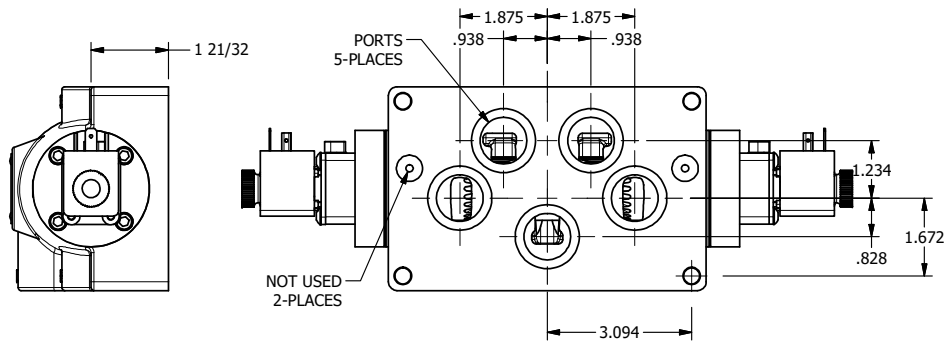

4

3

2

1

AAA
PRODUCTS
INTERNATIONAL

AAA PRODUCTS INTERNATIONAL
7114 Harry Hines Blvd
Dallas, TX 75235

TITLE: 1" SIDE PORT, DBL SOL, 3 POS,
SPR CTR, FLOAT CTR SPL, HIGH TMPE,
LCKNG OVRD, DUST EXCLDR

DRAWING NO.:
DIM_ESY8PGHOL