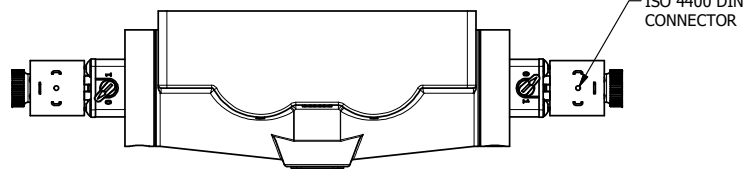

4

3

2

1

AAA
PRODUCTS
INTERNATIONAL

AAA PRODUCTS INTERNATIONAL
7114 Harry Hines Blvd
Dallas, TX 75235

TITLE: 1" SIDE PORT, DBL SOL, 3 POS,
SPR CTR, FLOAT CTR SPL, HIGH TMPE,
LCKNG OVRD, DUST EXCLDR

DRAWING NO.:
DIM_ESY8PGHOL