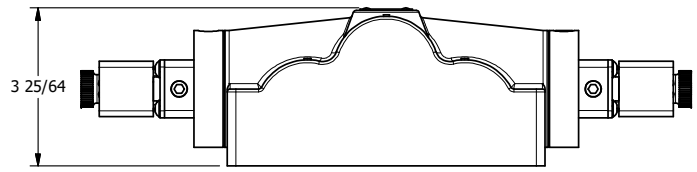

4

3

2

1

AAA
PRODUCTS
INTERNATIONAL

AAA PRODUCTS INTERNATIONAL
7114 Harry Hines Blvd
Dallas, TX 75235

TITLE: 1" SIDE PORT, DBL SOL, 3 POS,
SPR CTR, FLOAT CTR SPL, HIGH TMPE,
LCKNG OVRD, DUST EXCLDR

DRAWING NO.:
DIM_ESY8PGHOL