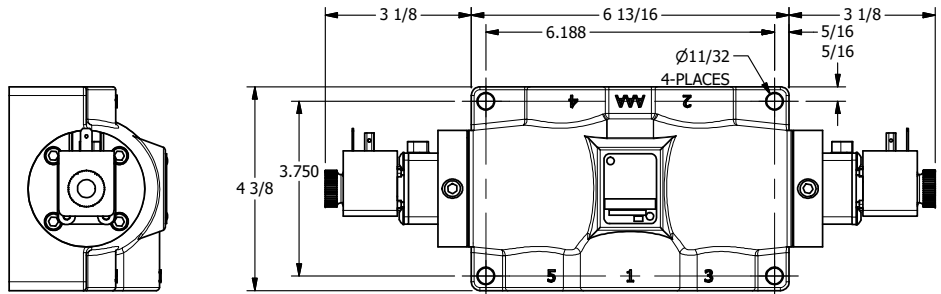

4

3

2

1

AAA
PRODUCTS
INTERNATIONAL

AAA PRODUCTS INTERNATIONAL
7114 Harry Hines Blvd
Dallas, TX 75235

TITLE: 1" SIDE PORT, DBL SOL, 3 POS,
SPR CTR, FLOAT CTR SPL, HIGH TMPE,
LCKNG OVRD, DUST EXCLDR

DRAWING NO.:
DIM_ESY8PGHOL