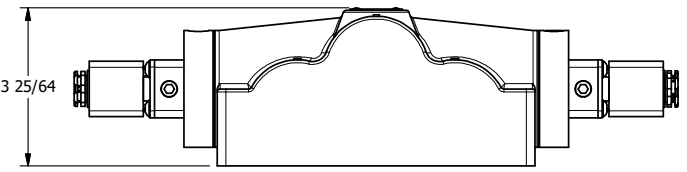

4

3

2

1

**AAA**  
PRODUCTS  
INTERNATIONAL

**AAA PRODUCTS INTERNATIONAL**  
7114 Harry Hines Blvd  
Dallas, TX 75235

TITLE: 1" SIDE PORT, DBL SOL, 3 POS,  
SPR CTR, SOL SHFT, FLOAT CTR SPL  
HIGH TEMP, LCKNG OVRD, SIDE VENT