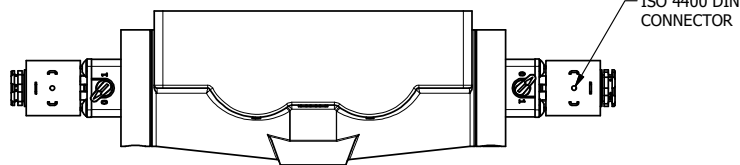

4

3

2

1

**AAA**  
PRODUCTS  
INTERNATIONAL

**AAA PRODUCTS INTERNATIONAL**  
7114 Harry Hines Blvd  
Dallas, TX 75235

TITLE: 1" SIDE PORT, DBL SOL, 3 POS,  
SPR CTR, SOL SHFT, FLOAT CTR SPL  
HIGH TEMP, LCKNG OVRD, SIDE VENT