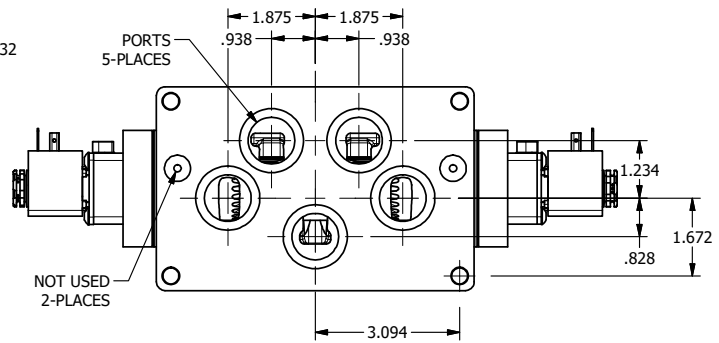

4

3

2

1

**AAA**  
PRODUCTS  
INTERNATIONAL

**AAA PRODUCTS INTERNATIONAL**  
7114 Harry Hines Blvd  
Dallas, TX 75235

TITLE: 1" SIDE PORT, DBL SOL, 3 POS,  
SPR CTR, SOL SHFT, FLOAT CTR SPL  
HIGH TEMP, LCKNG OVRD, SIDE VENT

DRAWING NO.:  
DIM\_ESY8PGHOC

THE INFORMATION CONTAINED WITHIN THIS DOCUMENT IS PROPRIETARY TO AAA PRODUCTS AND MAY NOT BE DISCLOSED WITHOUT PRIOR WRITTEN CONSENT

4

3

2

B

B

A