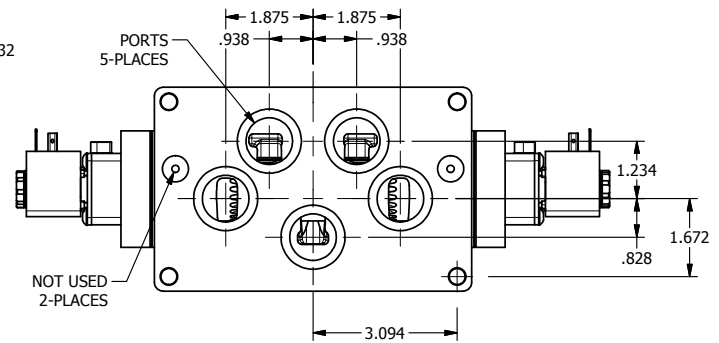

4

3

2

1

**AAA PRODUCTS INTERNATIONAL**  
 7114 Harry Hines Blvd  
 Dallas, TX 75235

TITLE: 1" SIDE PORT, DBL SOL, 3 POS,  
 SPR CTR, SOL SHFT, FLOAT CTR SPL,  
 HIGH TEMP, LCKNG OVRD

DRAWING NO.:  
 DIM\_ESY8PGHO