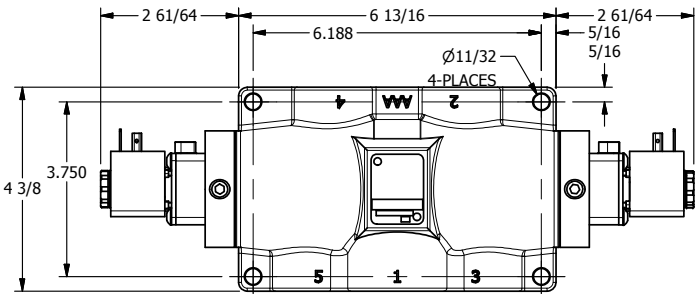

4

3

2

1

**AAA PRODUCTS INTERNATIONAL**  
 7114 Harry Hines Blvd  
 Dallas, TX 75235

TITLE: 1" SIDE PORT, DBL SOL, 3 POS,  
 SPR CTR, SOL SHFT, FLOAT CTR SPL,  
 HIGH TEMP, LCKNG OVRD

DRAWING NO.:  
 DIM\_ESY8PGHO