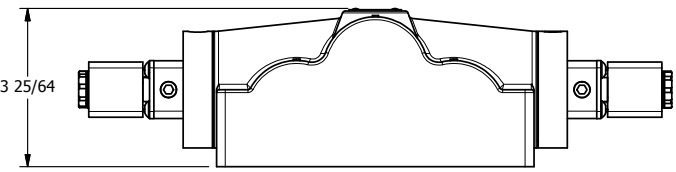

4

3

2

1

**AAA PRODUCTS INTERNATIONAL**  
 7114 Harry Hines Blvd  
 Dallas, TX 75235

TITLE: 1" SIDE PORT, DBL SOL, 3 POS,  
 SPR CTR, SOL SHFT, FLOAT CTR SPL,  
 HIGH TEMP, LCKNG OVRD

DRAWING NO.:  
 DIM\_ESY8PGHO