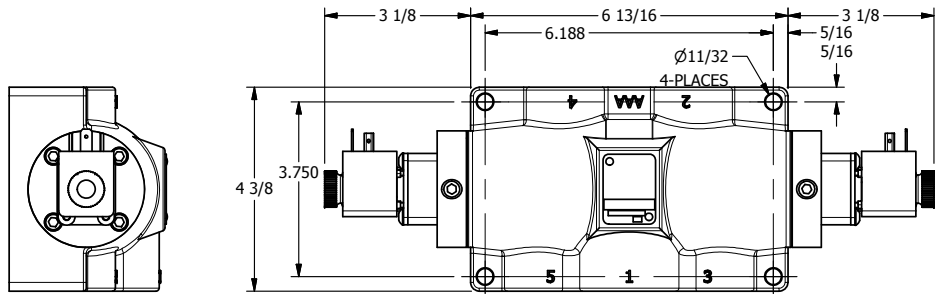

4

3

2

1

AAA
PRODUCTS
INTERNATIONAL

AAA PRODUCTS INTERNATIONAL
7114 Harry Hines Blvd
Dallas, TX 75235

TITLE: 1" SIDE PORT, DBL SOL, 3 POS,
SPR CTR, SOL SHFT, FLOAT CTR SPL
HIGH TEMP, DUST EXCLDR

DRAWING NO.:
DIM_ESY8PGHL