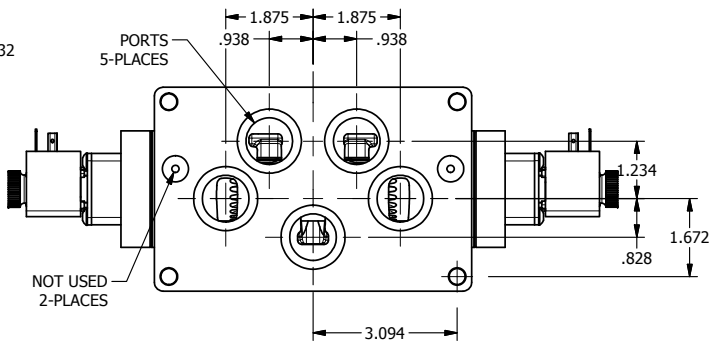

4

3

2

1

AAA
PRODUCTS
INTERNATIONAL

AAA PRODUCTS INTERNATIONAL
7114 Harry Hines Blvd
Dallas, TX 75235

TITLE: 1" SIDE PORT, DBL SOL, 3 POS,
SPR CTR, SOL SHFT, FLOAT CTR SPL
HIGH TEMP, DUST EXCLDR

DRAWING NO.:
DIM_ESY8PGHL