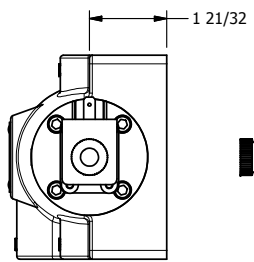

4

3

2

1

AAA
PRODUCTS
INTERNATIONAL

AAA PRODUCTS INTERNATIONAL
7114 Harry Hines Blvd
Dallas, TX 75235

TITLE: 1" SIDE PORT, DBL SOL, 3 POS,
SPR CTR, SOL SHFT, FLOAT CTR SPL
HIGH TEMP, DUST EXCLDR

DRAWING NO.:
DIM_ESY8PGHL