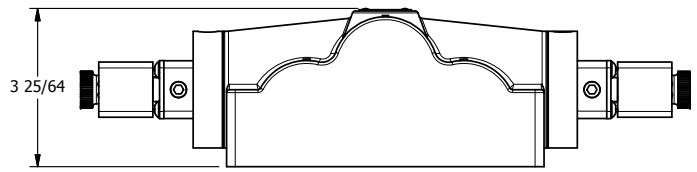

4

3

2

1

AAA
PRODUCTS
INTERNATIONAL

AAA PRODUCTS INTERNATIONAL
7114 Harry Hines Blvd
Dallas, TX 75235

TITLE: 1" SIDE PORT, DBL SOL, 3 POS,
SPR CTR, SOL SHFT, FLOAT CTR SPL
HIGH TEMP, DUST EXCLDR

DRAWING NO.:
DIM_ESY8PGHL