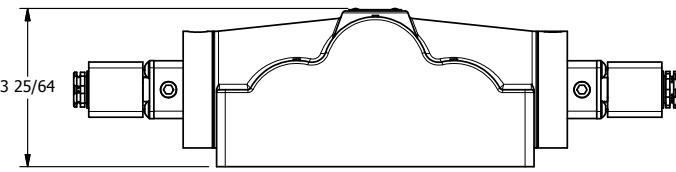

4

3

2

1

AAA PRODUCTS INTERNATIONAL
7114 Harry Hines Blvd
Dallas, TX 75235

TITLE: 1" SIDE PORT, DBL SOL, 3 POS,
SPR CTR, SOL SHFT, FLOAT CTR SPL
HIGH TEMP, SIDE VENT

DRAWING NO.:
DIM_ESY8PGHC

THE INFORMATION CONTAINED WITHIN THIS DOCUMENT IS PROPRIETARY TO AAA PRODUCTS AND MAY NOT BE DISCLOSED WITHOUT PRIOR WRITTEN CONSENT