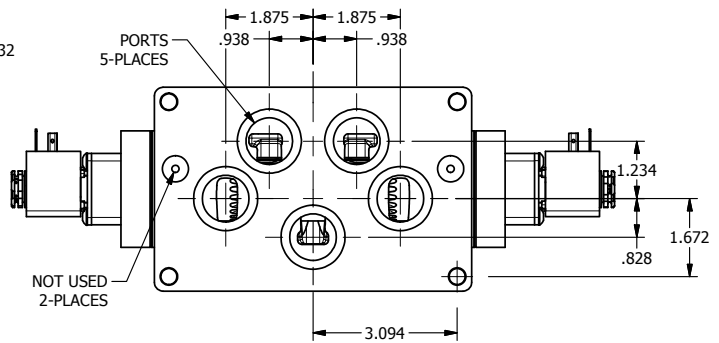

4

3

2

1

AAA PRODUCTS INTERNATIONAL
7114 Harry Hines Blvd
Dallas, TX 75235

TITLE: 1" SIDE PORT, DBL SOL, 3 POS,
SPR CTR, SOL SHFT, FLOAT CTR SPL
HIGH TEMP, SIDE VENT

DRAWING NO.:
DIM_ESY8PGHC

THE INFORMATION CONTAINED WITHIN THIS DOCUMENT IS PROPRIETARY TO AAA PRODUCTS AND MAY NOT BE DISCLOSED WITHOUT PRIOR WRITTEN CONSENT