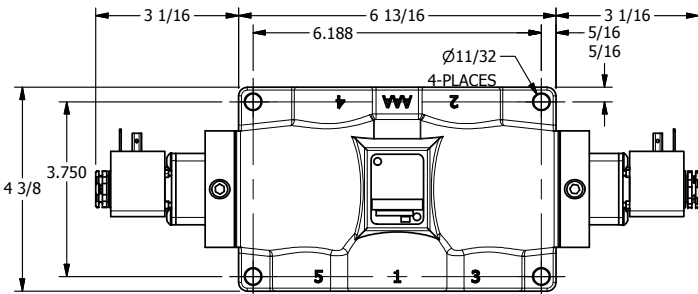

4

3

2

1

AAA PRODUCTS INTERNATIONAL
7114 Harry Hines Blvd
Dallas, TX 75235

TITLE: 1" SIDE PORT, DBL SOL, 3 POS,
SPR CTR, SOL SHFT, FLOAT CTR SPL
HIGH TEMP, SIDE VENT

DRAWING NO.:
DIM_ESY8PGHC

THE INFORMATION CONTAINED WITHIN THIS DOCUMENT IS PROPRIETARY TO AAA PRODUCTS AND MAY NOT BE DISCLOSED WITHOUT PRIOR WRITTEN CONSENT

4

3

2

1