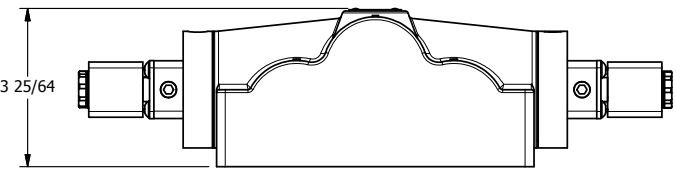

4

3

2

1

ISO 4400 DIN
CONNECTOR

1 $\frac{21}{32}$

$3 \frac{25}{64}$

**AAA PRODUCTS
INTERNATIONAL**
7114 Harry Hines Blvd
Dallas, TX 75235

TITLE: 1" SIDE PORT, DBL SOL, 3 POS,
SPR CTR, SOL SHFT, FLOAT CTR SPL
HIGH TEMP

DRAWING NO.:
DIM_ESY8PGH

THE INFORMATION CONTAINED WITHIN THIS DOCUMENT IS PROPRIETARY TO AAA PRODUCTS AND MAY NOT BE DISCLOSED WITHOUT PRIOR WRITTEN CONSENT