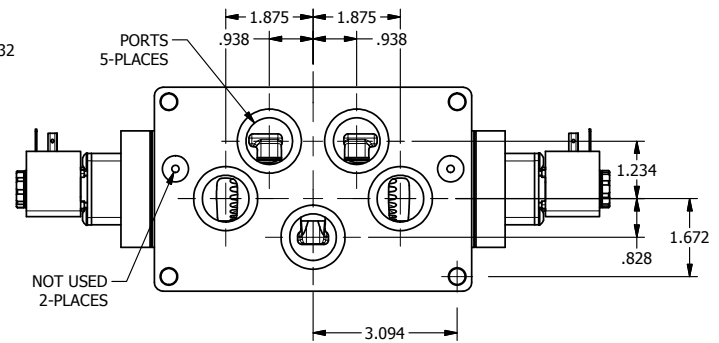

4

3

2

1

ISO 4400 DIN
CONNECTOR

1 $\frac{21}{32}$

$3 \frac{25}{64}$

**AAA PRODUCTS
INTERNATIONAL**
7114 Harry Hines Blvd
Dallas, TX 75235

TITLE: 1" SIDE PORT, DBL SOL, 3 POS,
SPR CTR, SOL SHFT, FLOAT CTR SPL
HIGH TEMP

DRAWING NO.:
DIM_ESY8PGH

THE INFORMATION CONTAINED WITHIN THIS DOCUMENT IS PROPRIETARY TO AAA PRODUCTS AND MAY NOT BE DISCLOSED WITHOUT PRIOR WRITTEN CONSENT