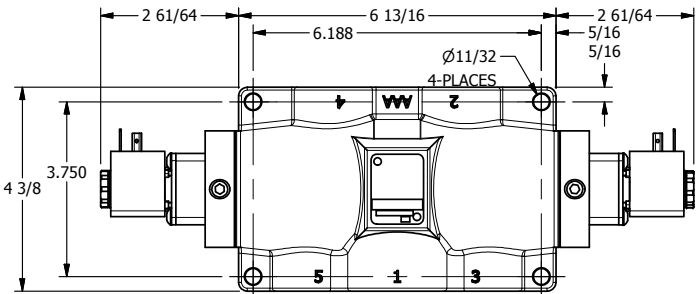

4

3

2

1

ISO 4400 DIN
CONNECTOR

1 $\frac{21}{32}$

$3 \frac{25}{64}$

**AAA PRODUCTS
INTERNATIONAL**
7114 Harry Hines Blvd
Dallas, TX 75235

TITLE: 1" SIDE PORT, DBL SOL, 3 POS,
SPR CTR, SOL SHFT, FLOAT CTR SPL
HIGH TEMP

DRAWING NO.:
DIM_ESY8PGH

THE INFORMATION CONTAINED WITHIN THIS DOCUMENT IS PROPRIETARY TO AAA PRODUCTS AND MAY NOT BE DISCLOSED WITHOUT PRIOR WRITTEN CONSENT