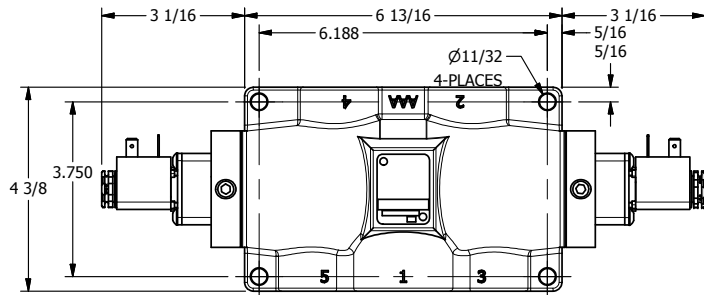

4

3

2

1

**AAA PRODUCTS INTERNATIONAL**  
7114 Harry Hines Blvd  
Dallas, TX 75235

TITLE: 1" SIDE PORT, DBL SOL, 3 POS,  
SPR CTR, SOL SHFT, FLOAT CTR SPL,  
SIDE VENT

DRAWING NO.:  
DIM\_ESY8PGC

THE INFORMATION CONTAINED WITHIN THIS DOCUMENT IS PROPRIETARY TO AAA PRODUCTS AND MAY NOT BE DISCLOSED WITHOUT PRIOR WRITTEN CONSENT

4

3

2

1