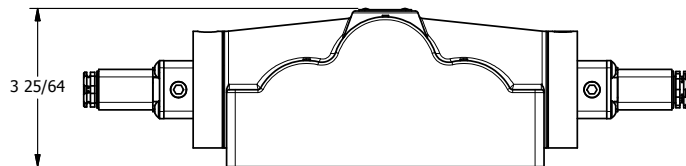

4

3

2

1

**AAA PRODUCTS INTERNATIONAL**  
7114 Harry Hines Blvd  
Dallas, TX 75235

TITLE: 1" SIDE PORT, DBL SOL, 3 POS,  
SPR CTR, SOL SHFT, FLOAT CTR SPL,  
SIDE VENT

DRAWING NO.:  
DIM\_ESY8PGC

THE INFORMATION CONTAINED WITHIN THIS DOCUMENT IS PROPRIETARY TO AAA PRODUCTS AND MAY NOT BE DISCLOSED WITHOUT PRIOR WRITTEN CONSENT