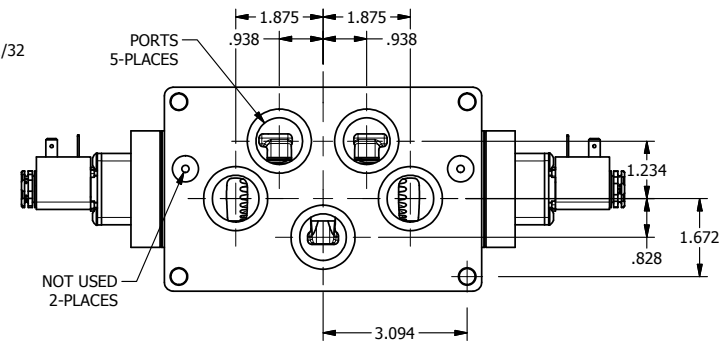

4

3

2

1

**AAA PRODUCTS INTERNATIONAL**  
7114 Harry Hines Blvd  
Dallas, TX 75235

TITLE: 1" SIDE PORT, DBL SOL, 3 POS,  
SPR CTR, SOL SHFT, FLOAT CTR SPL,  
SIDE VENT

DRAWING NO.:  
DIM\_ESY8PGC

THE INFORMATION CONTAINED WITHIN THIS DOCUMENT IS PROPRIETARY TO AAA PRODUCTS AND MAY NOT BE DISCLOSED WITHOUT PRIOR WRITTEN CONSENT