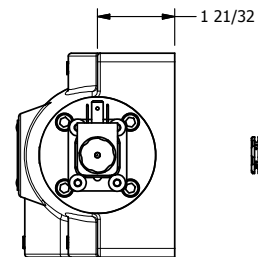

4

3

2

1

**AAA PRODUCTS INTERNATIONAL**  
7114 Harry Hines Blvd  
Dallas, TX 75235

TITLE: 1" SIDE PORT, DBL SOL, 3 POS,  
SPR CTR, SOL SHFT, FLOAT CTR SPL,  
SIDE VENT

DRAWING NO.:  
DIM\_ESY8PGC

THE INFORMATION CONTAINED WITHIN THIS DOCUMENT IS PROPRIETARY TO AAA PRODUCTS AND MAY NOT BE DISCLOSED WITHOUT PRIOR WRITTEN CONSENT