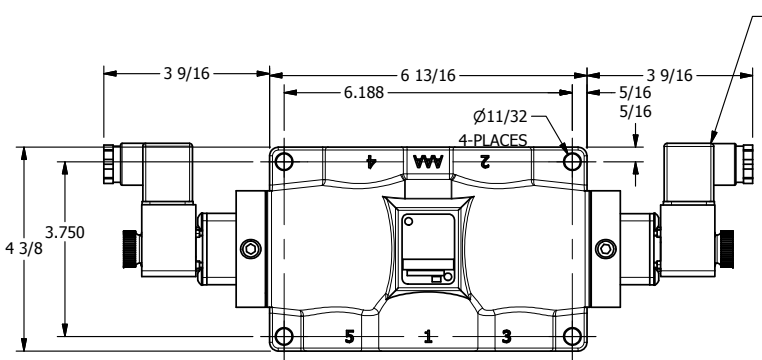

4

3

2

1

3/8" CORD GRIP DIN CAP INCLUDED
FORM A, ACC. TO EN 175301-803,
ISO 4400

3 25/64

AAA
PRODUCTS
INTERNATIONAL

**AAA PRODUCTS
INTERNATIONAL**
7114 Harry Hines Blvd
Dallas, TX 75235

TITLE: 1" SIDE PORT, DBL SOL, 3 POS,
SPR CTR, SOL SHFT, FLOAT CTR SPL,
INTRINSICALLY SAFE, 24VDC, EXCLDR

DRAWING NO.:
DIM_ESY8PGAL

THE INFORMATION CONTAINED WITHIN THIS DOCUMENT IS PROPRIETARY TO AAA PRODUCTS AND MAY NOT BE DISCLOSED WITHOUT PRIOR WRITTEN CONSENT