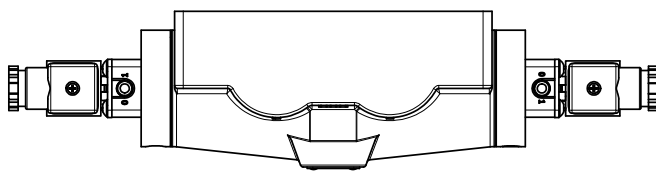

4

3

2

1

3/8" CORD GRIP DIN CAP INCLUDED
FORM A, ACC. TO EN 175301-803,
ISO 4400

3 25/64

AAA
PRODUCTS
INTERNATIONAL

**AAA PRODUCTS
INTERNATIONAL**
7114 Harry Hines Blvd
Dallas, TX 75235

TITLE: 1" SIDE PORT, DBL SOL, 3 POS,
SPR CTR, SOL SHFT, FLOAT CTR SPL,
INTRINSICALLY SAFE, 24VDC, EXCLDR

DRAWING NO.:
DIM_ESY8PGAL

THE INFORMATION CONTAINED WITHIN THIS DOCUMENT IS PROPRIETARY TO AAA PRODUCTS AND MAY NOT BE DISCLOSED WITHOUT PRIOR WRITTEN CONSENT