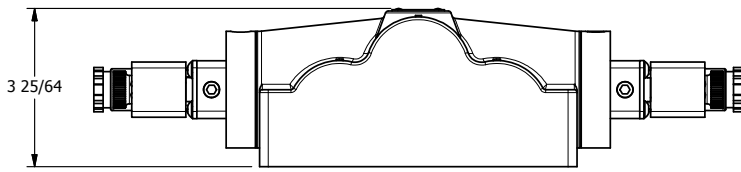

4

3

2

1

3/8" CORD GRIP DIN CAP INCLUDED
FORM A, ACC. TO EN 175301-803,
ISO 4400

3 25/64

AAA
PRODUCTS
INTERNATIONAL

**AAA PRODUCTS
INTERNATIONAL**
7114 Harry Hines Blvd
Dallas, TX 75235

TITLE: 1" SIDE PORT, DBL SOL, 3 POS,
SPR CTR, SOL SHFT, FLOAT CTR SPL,
INTRINSICALLY SAFE, 24VDC, EXCLDR

DRAWING NO.:
DIM_ESY8PGAL

THE INFORMATION CONTAINED WITHIN THIS DOCUMENT IS PROPRIETARY TO AAA PRODUCTS AND MAY NOT BE DISCLOSED WITHOUT PRIOR WRITTEN CONSENT