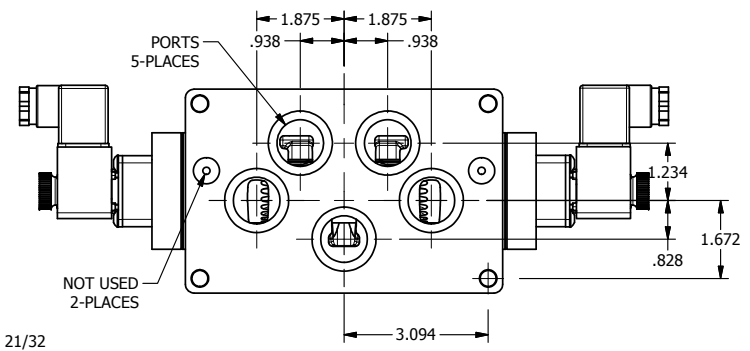

4

3

2

1

3/8" CORD GRIP DIN CAP INCLUDED
FORM A, ACC. TO EN 175301-803,
ISO 4400

3 25/64

AAA
PRODUCTS
INTERNATIONAL

**AAA PRODUCTS
INTERNATIONAL**
7114 Harry Hines Blvd
Dallas, TX 75235

TITLE: 1" SIDE PORT, DBL SOL, 3 POS,
SPR CTR, SOL SHFT, FLOAT CTR SPL,
INTRINSICALLY SAFE, 24VDC, EXCLDR

DRAWING NO.:
DIM_ESY8PGAL

THE INFORMATION CONTAINED WITHIN THIS DOCUMENT IS PROPRIETARY TO AAA PRODUCTS AND MAY NOT BE DISCLOSED WITHOUT PRIOR WRITTEN CONSENT