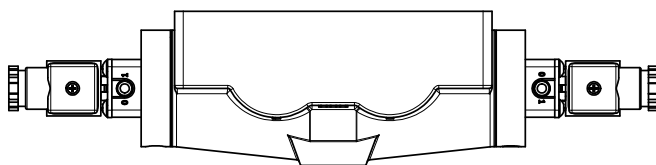

4

3

2

1

3/8" CORD GRIP DIN CAP INCLUDED  
FORM A, ACC. TO EN 175301-803,  
ISO 4400

**AAA PRODUCTS  
INTERNATIONAL**  
7114 Harry Hines Blvd  
Dallas, TX 75235

TITLE: 1" SIDE PORT, DBL SOL, 3 POS,  
SPR CTR, SOL SHFT, FLOAT CTR SPL,  
INTR SAFE, 24VDC, SIDE VENT

DRAWING NO.:  
DIM\_ESY8PGAC

THE INFORMATION CONTAINED WITHIN THIS DOCUMENT IS PROPRIETARY TO AAA PRODUCTS AND MAY NOT BE DISCLOSED WITHOUT PRIOR WRITTEN CONSENT

4

3

2

1