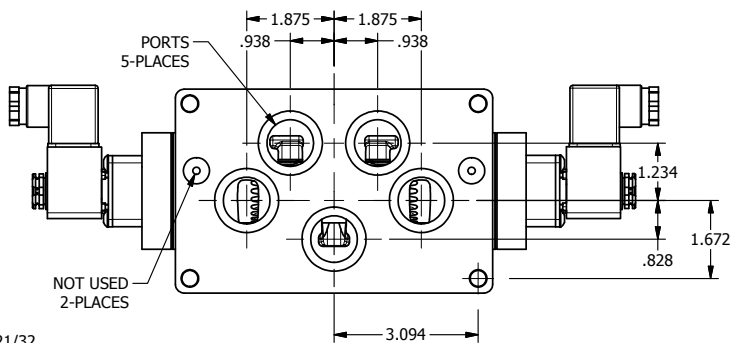

4

3

2

1

3/8" CORD GRIP DIN CAP INCLUDED  
FORM A, ACC. TO EN 175301-803,  
ISO 4400

**AAA PRODUCTS  
INTERNATIONAL**  
7114 Harry Hines Blvd  
Dallas, TX 75235

TITLE: 1" SIDE PORT, DBL SOL, 3 POS,  
SPR CTR, SOL SHFT, FLOAT CTR SPL,  
INTR SAFE, 24VDC, SIDE VENT

DRAWING NO.:  
DIM\_ESY8PGAC

THE INFORMATION CONTAINED WITHIN THIS DOCUMENT IS PROPRIETARY TO AAA PRODUCTS AND MAY NOT BE DISCLOSED WITHOUT PRIOR WRITTEN CONSENT

4

3

2

1