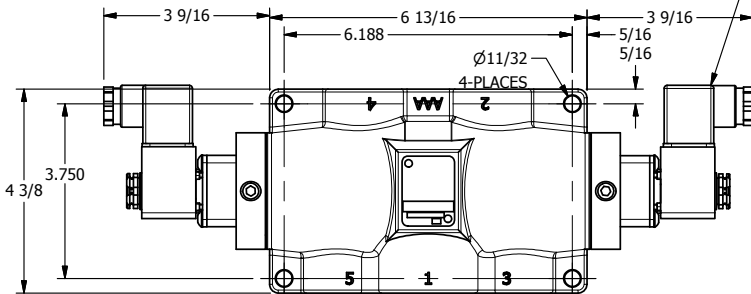

4

3

2

1

3/8" CORD GRIP DIN CAP INCLUDED  
FORM A, ACC. TO EN 175301-803,  
ISO 4400

**AAA PRODUCTS  
INTERNATIONAL**  
7114 Harry Hines Blvd  
Dallas, TX 75235

TITLE: 1" SIDE PORT, DBL SOL, 3 POS,  
SPR CTR, SOL SHFT, FLOAT CTR SPL,  
INTR SAFE, 24VDC, SIDE VENT

DRAWING NO.:  
DIM\_ESY8PGAC

THE INFORMATION CONTAINED WITHIN THIS DOCUMENT IS PROPRIETARY TO AAA PRODUCTS AND MAY NOT BE DISCLOSED WITHOUT PRIOR WRITTEN CONSENT

4

3

2

1