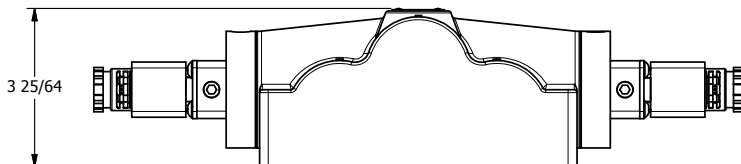

4

3

2

1

3/8" CORD GRIP DIN CAP INCLUDED  
FORM A, ACC. TO EN 175301-803,  
ISO 4400

**AAA PRODUCTS  
INTERNATIONAL**  
7114 Harry Hines Blvd  
Dallas, TX 75235

TITLE: 1" SIDE PORT, DBL SOL, 3 POS,  
SPR CTR, SOL SHFT, FLOAT CTR SPL,  
INTR SAFE, 24VDC, SIDE VENT