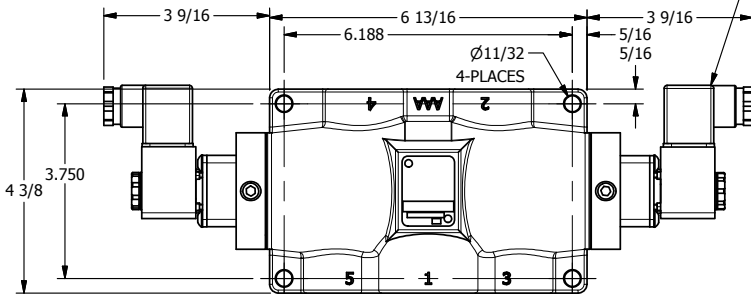

4

3

2

1

3/8" CORD GRIP DIN CAP INCLUDED  
FORM A, ACC. TO EN 175301-803,  
ISO 4400

3 25/64

**AAA PRODUCTS INTERNATIONAL**  
7114 Harry Hines Blvd  
Dallas, TX 75235

TITLE: 1" SIDE PORT, DBL SOL, 3 POS,  
SPR CTR, SOL SHFT, FLOAT CTR SPL,  
INTRINSICALLY SAFE, 24VDC

DRAWING NO.:  
DIM\_ESY8PGA

THE INFORMATION CONTAINED WITHIN THIS DOCUMENT IS PROPRIETARY TO AAA PRODUCTS AND MAY NOT BE DISCLOSED WITHOUT PRIOR WRITTEN CONSENT

4

3

2

1