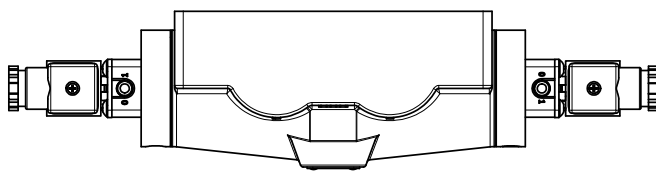

4

3

2

1

3/8" CORD GRIP DIN CAP INCLUDED  
FORM A, ACC. TO EN 175301-803,  
ISO 4400

3 25/64

**AAA PRODUCTS INTERNATIONAL**  
7114 Harry Hines Blvd  
Dallas, TX 75235

TITLE: 1" SIDE PORT, DBL SOL, 3 POS,  
SPR CTR, SOL SHFT, FLOAT CTR SPL,  
INTRINSICALLY SAFE, 24VDC