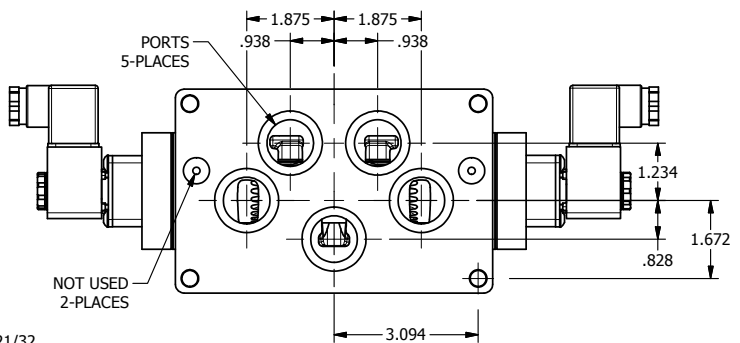

4

3

2

1

3/8" CORD GRIP DIN CAP INCLUDED  
FORM A, ACC. TO EN 175301-803,  
ISO 4400

3 25/64

**AAA PRODUCTS INTERNATIONAL**  
7114 Harry Hines Blvd  
Dallas, TX 75235

TITLE: 1" SIDE PORT, DBL SOL, 3 POS,  
SPR CTR, SOL SHFT, FLOAT CTR SPL,  
INTRINSICALLY SAFE, 24VDC

DRAWING NO.:  
DIM\_ESY8PGA

THE INFORMATION CONTAINED WITHIN THIS DOCUMENT IS PROPRIETARY TO AAA PRODUCTS AND MAY NOT BE DISCLOSED WITHOUT PRIOR WRITTEN CONSENT

4

3

2

1