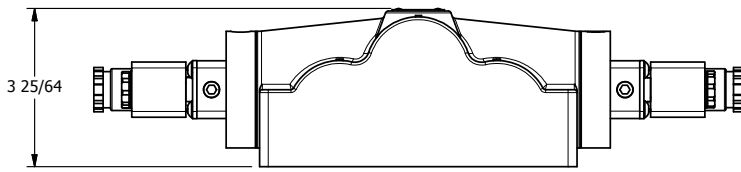

4

3

2

1

3/8" CORD GRIP DIN CAP INCLUDED  
FORM A, ACC. TO EN 175301-803,  
ISO 4400

3 25/64

**AAA PRODUCTS INTERNATIONAL**  
7114 Harry Hines Blvd  
Dallas, TX 75235

TITLE: 1" SIDE PORT, DBL SOL, 3 POS,  
SPR CTR, SOL SHFT, FLOAT CTR SPL,  
INTRINSICALLY SAFE, 24VDC