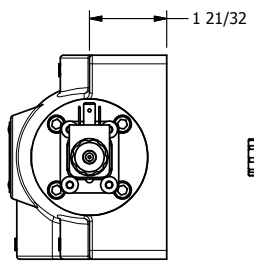

4

3

2

1

11mm/INDUSTRIAL TYPE B  
DIN 43650 STYLE

**AAA**  
PRODUCTS  
INTERNATIONAL

**AAA PRODUCTS  
INTERNATIONAL**  
7114 Harry Hines Blvd  
Dallas, TX 75235

TITLE: 1" SIDE PORT, DBL SOL, 3 POS,  
SPR CTR, SOL SHFT, FLOAT CTR SPL

DRAWING NO.:  
DIM\_ESY8PG

THE INFORMATION CONTAINED WITHIN THIS DOCUMENT IS PROPRIETARY TO AAA PRODUCTS AND MAY NOT BE DISCLOSED WITHOUT PRIOR WRITTEN CONSENT