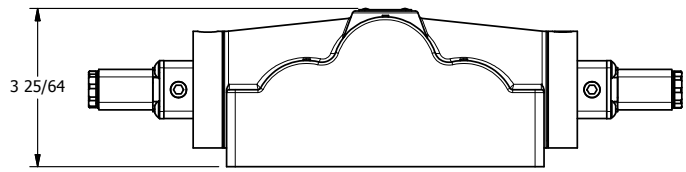

4

3

2

1

11mm/INDUSTRIAL TYPE B  
DIN 43650 STYLE

**AAA**  
PRODUCTS  
INTERNATIONAL

**AAA PRODUCTS  
INTERNATIONAL**  
7114 Harry Hines Blvd  
Dallas, TX 75235

TITLE: 1" SIDE PORT, DBL SOL, 3 POS,  
SPR CTR, SOL SHFT, FLOAT CTR SPL