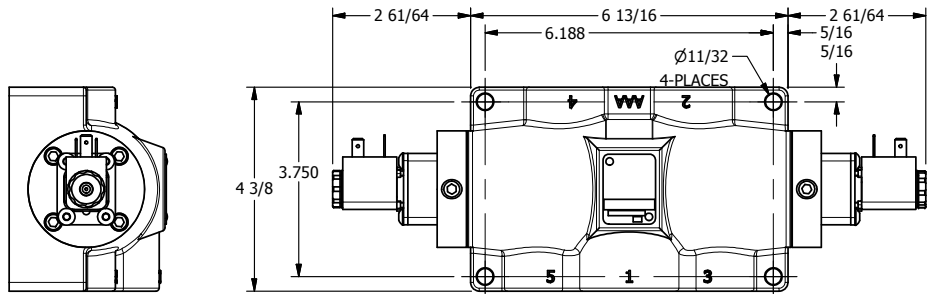

4

3

2

1

11mm/INDUSTRIAL TYPE B  
DIN 43650 STYLE

**AAA**  
PRODUCTS  
INTERNATIONAL

**AAA PRODUCTS  
INTERNATIONAL**  
7114 Harry Hines Blvd  
Dallas, TX 75235

TITLE: 1" SIDE PORT, DBL SOL, 3 POS,  
SPR CTR, SOL SHFT, FLOAT CTR SPL

DRAWING NO.:  
DIM\_ESY8PG

THE INFORMATION CONTAINED WITHIN THIS DOCUMENT IS PROPRIETARY TO AAA PRODUCTS AND MAY NOT BE DISCLOSED WITHOUT PRIOR WRITTEN CONSENT