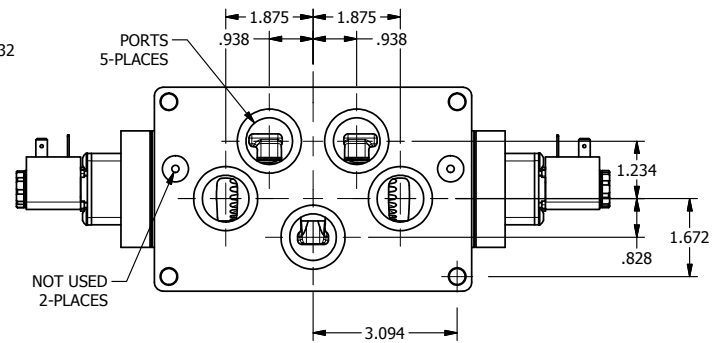

4

3

2

1

11mm/INDUSTRIAL TYPE B  
DIN 43650 STYLE

**AAA**  
PRODUCTS  
INTERNATIONAL

**AAA PRODUCTS  
INTERNATIONAL**  
7114 Harry Hines Blvd  
Dallas, TX 75235

TITLE: 1" SIDE PORT, DBL SOL, 3 POS,  
SPR CTR, SOL SHFT, FLOAT CTR SPL

DRAWING NO.:  
DIM\_ESY8PG

THE INFORMATION CONTAINED WITHIN THIS DOCUMENT IS PROPRIETARY TO AAA PRODUCTS AND MAY NOT BE DISCLOSED WITHOUT PRIOR WRITTEN CONSENT