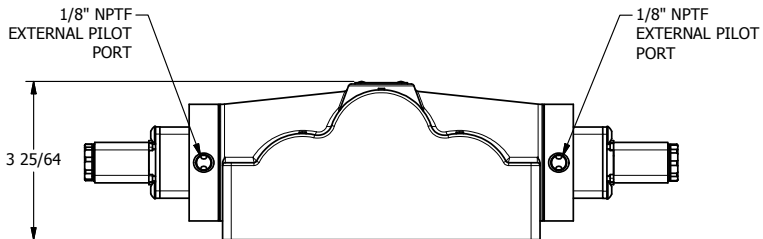

4

3

2

1

AAA
PRODUCTS
INTERNATIONAL

**AAA PRODUCTS
INTERNATIONAL**
7114 Harry Hines Blvd
Dallas, TX 75235

TITLE: 1" SIDE PORT, DBL SOL, 3 POS,
SPR CTR, SOL SHFT, REGEN CTR SPL,
EXT PILOT

DRAWING NO.:
DIM_ESY8PDZ