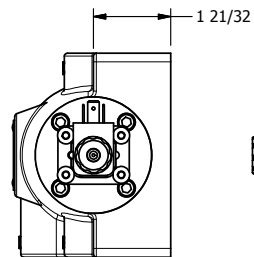

4

3

2

1

AAA
PRODUCTS
INTERNATIONAL

**AAA PRODUCTS
INTERNATIONAL**
7114 Harry Hines Blvd
Dallas, TX 75235

TITLE: 1" SIDE PORT, DBL SOL, 3 POS,
SPR CTR, SOL SHFT, REGEN CTR SPL,
EXT PILOT

DRAWING NO.:
DIM_ESY8PDZ