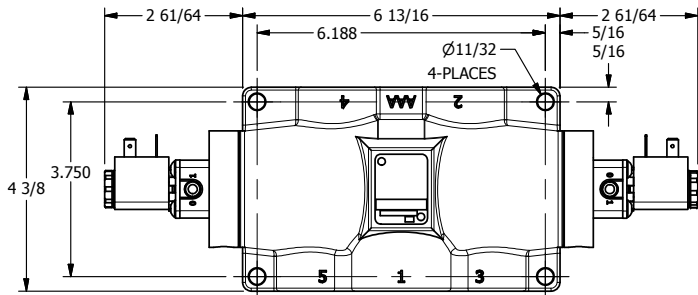

4

3

2

1

AAA
PRODUCTS
INTERNATIONAL

**AAA PRODUCTS
INTERNATIONAL**
7114 Harry Hines Blvd
Dallas, TX 75235

TITLE: 1" SIDE PORT, DBL SOL, 3 POS,
SPR CTR, SOL SHFT, REGEN CTR SPL,
EXT PILOT

DRAWING NO.:
DIM_ESY8PDZ