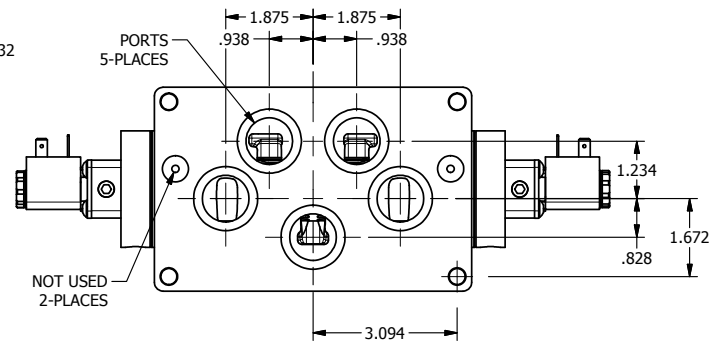

4

3

2

1

AAA
PRODUCTS
INTERNATIONAL

**AAA PRODUCTS
INTERNATIONAL**
7114 Harry Hines Blvd
Dallas, TX 75235

TITLE: 1" SIDE PORT, DBL SOL, 3 POS,
SPR CTR, SOL SHFT, REGEN CTR SPL,
EXT PILOT

DRAWING NO.:
DIM_ESY8PDZ