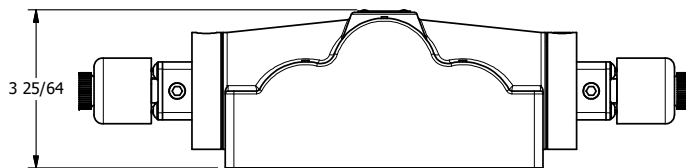

4

3

2

1

AAA
PRODUCTS
INTERNATIONAL

**AAA PRODUCTS
INTERNATIONAL**
7114 Harry Hines Blvd
Dallas, TX 75235

TITLE: 1" SIDE PORT, DBL SOL, 3 POS,
SPR CTR, REGEN CTR SPL, EXPL PROOF,
LCKNG OVRD, DUST EXCDLR

DRAWING NO.:
DIM_ESY8PDXOL