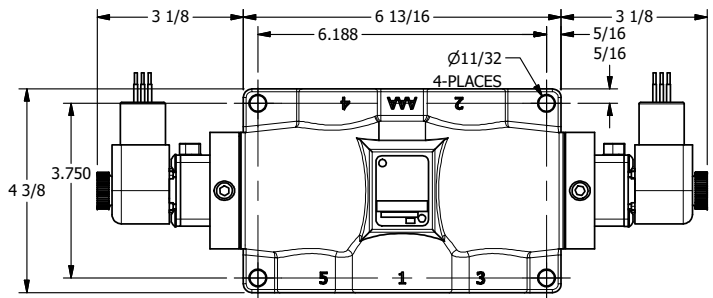

4

3

2

1

AAA
PRODUCTS
INTERNATIONAL

**AAA PRODUCTS
INTERNATIONAL**
7114 Harry Hines Blvd
Dallas, TX 75235

TITLE: 1" SIDE PORT, DBL SOL, 3 POS,
SPR CTR, REGEN CTR SPL, EXPL PROOF,
LCKNG OVRD, DUST EXCDLR

DRAWING NO.:
DIM_ESY8PDXOL