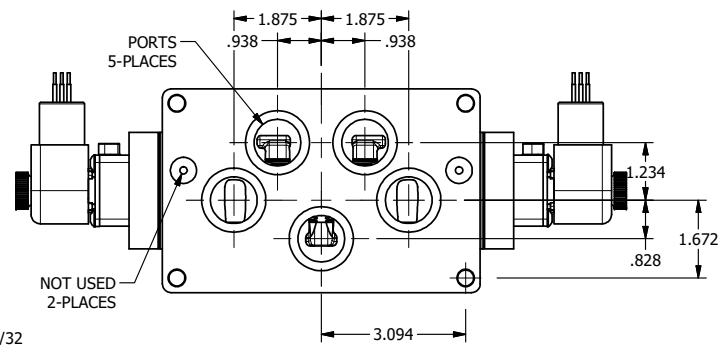

4

3

2

1

AAA
PRODUCTS
INTERNATIONAL

**AAA PRODUCTS
INTERNATIONAL**
7114 Harry Hines Blvd
Dallas, TX 75235

TITLE: 1" SIDE PORT, DBL SOL, 3 POS,
SPR CTR, REGEN CTR SPL, EXPL PROOF,
LCKNG OVRD, DUST EXCDLR

DRAWING NO.:
DIM_ESY8PDXOL