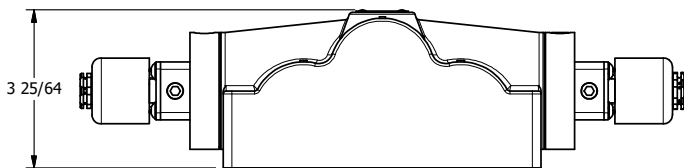

4

3

2

1

**AAA**  
PRODUCTS  
INTERNATIONAL

**AAA PRODUCTS  
INTERNATIONAL**  
7114 Harry Hines Blvd  
Dallas, TX 75235

TITLE: 1" SIDE PORT, DBL SOL, 3 POS,  
SPR CTR, SOL SHFT, REGEN CTR SPL,  
EXPL PROOF, LCKNG OVRD, SIDE VENT