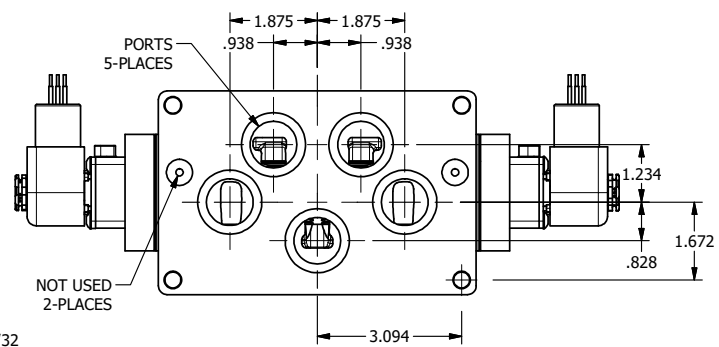

4

3

2

1

**AAA**  
PRODUCTS  
INTERNATIONAL

**AAA PRODUCTS  
INTERNATIONAL**  
7114 Harry Hines Blvd  
Dallas, TX 75235

TITLE: 1" SIDE PORT, DBL SOL, 3 POS,  
SPR CTR, SOL SHFT, REGEN CTR SPL,  
EXPL PROOF, LCKNG OVRD, SIDE VENT

DRAWING NO.:  
DIM\_ESY8PDXOC

THE INFORMATION CONTAINED WITHIN THIS DOCUMENT IS PROPRIETARY TO AAA PRODUCTS AND MAY NOT BE DISCLOSED WITHOUT PRIOR WRITTEN CONSENT

4

3

2

B

B

A