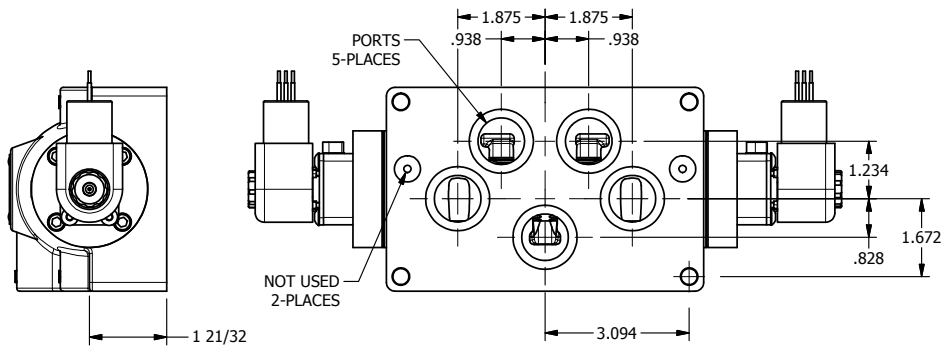

4

3

2

1

AAA PRODUCTS INTERNATIONAL
7114 Harry Hines Blvd
Dallas, TX 75235

TITLE: 1" SIDE PORT, DBL SOL, 3 POS,
SPR CTR, SOL SHFT, REGEN CTR SPL,
EXPL PROOF, LCKNG OVRD

DRAWING NO.:
DIM_ESY8PDXO

THE INFORMATION CONTAINED WITHIN THIS DOCUMENT IS PROPRIETARY TO AAA PRODUCTS AND MAY NOT BE DISCLOSED WITHOUT PRIOR WRITTEN CONSENT