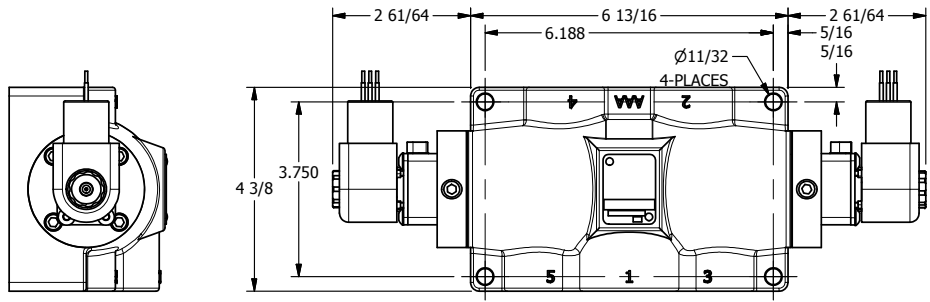

4

3

2

1

AAA PRODUCTS INTERNATIONAL
7114 Harry Hines Blvd
Dallas, TX 75235

TITLE: 1" SIDE PORT, DBL SOL, 3 POS,
SPR CTR, SOL SHFT, REGEN CTR SPL,
EXPL PROOF, LCKNG OVRD

DRAWING NO.:
DIM_ESY8PDXO

THE INFORMATION CONTAINED WITHIN THIS DOCUMENT IS PROPRIETARY TO AAA PRODUCTS AND MAY NOT BE DISCLOSED WITHOUT PRIOR WRITTEN CONSENT