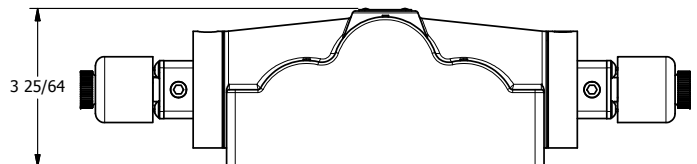

4

3

2

1

AAA
PRODUCTS
INTERNATIONAL

**AAA PRODUCTS
INTERNATIONAL**
7114 Harry Hines Blvd
Dallas, TX 75235

TITLE: 1" SIDE PORT, DBL SOL, 3 POS,
SPR CTR, SOL SHFT, REGEN CTR SPL,
EXPLOSION PROOF, DUST EXCDLR

DRAWING NO.:
DIM_ESY8PDXL