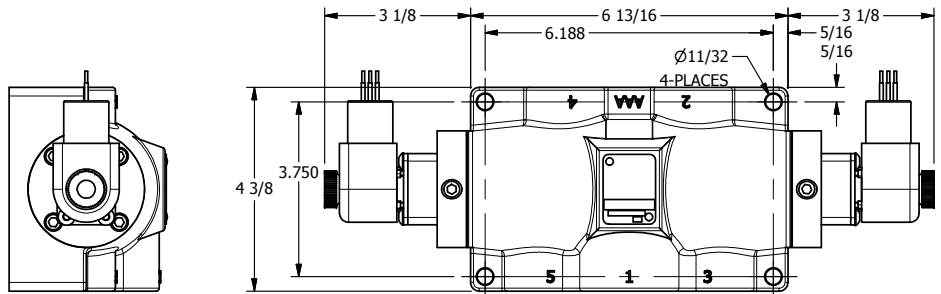

4

3

2

1

AAA
PRODUCTS
INTERNATIONAL

**AAA PRODUCTS
INTERNATIONAL**
7114 Harry Hines Blvd
Dallas, TX 75235

TITLE: 1" SIDE PORT, DBL SOL, 3 POS,
SPR CTR, SOL SHFT, REGEN CTR SPL,
EXPLOSION PROOF, DUST EXCDLR

DRAWING NO.:
DIM_ESY8PDXL