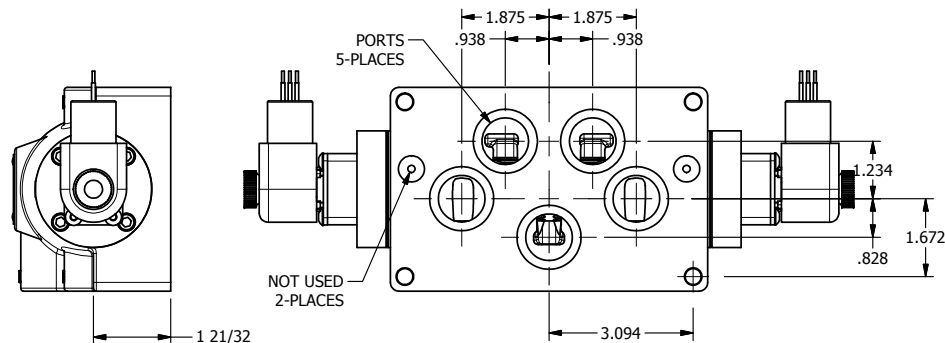

4

3

2

1

AAA
PRODUCTS
INTERNATIONAL

**AAA PRODUCTS
INTERNATIONAL**
7114 Harry Hines Blvd
Dallas, TX 75235

TITLE: 1" SIDE PORT, DBL SOL, 3 POS,
SPR CTR, SOL SHFT, REGEN CTR SPL,
EXPLOSION PROOF, DUST EXCDLR

DRAWING NO.:
DIM_ESY8PDXL