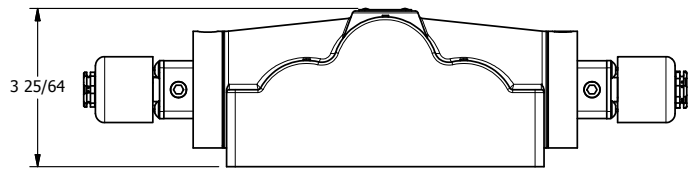

4

3

2

1

**AAA PRODUCTS INTERNATIONAL**  
7114 Harry Hines Blvd  
Dallas, TX 75235

TITLE: 1" SIDE PORT, DBL SOL, 3 POS,  
SPR CTR, SOL SHFT, REGEN CTR SPL,  
EXPLOSION PROOF, SIDE VENT

DRAWING NO.:  
DIM\_ESY8PDXC