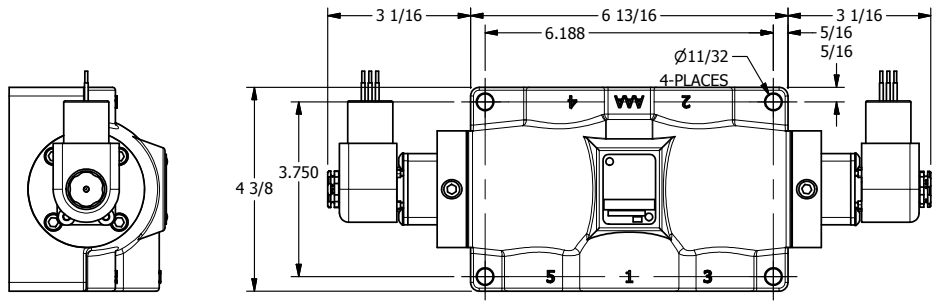

4

3

2

1

**AAA PRODUCTS INTERNATIONAL**  
7114 Harry Hines Blvd  
Dallas, TX 75235

TITLE: 1" SIDE PORT, DBL SOL, 3 POS,  
SPR CTR, SOL SHFT, REGEN CTR SPL,  
EXPLOSION PROOF, SIDE VENT

DRAWING NO.:  
DIM\_ESY8PDXC