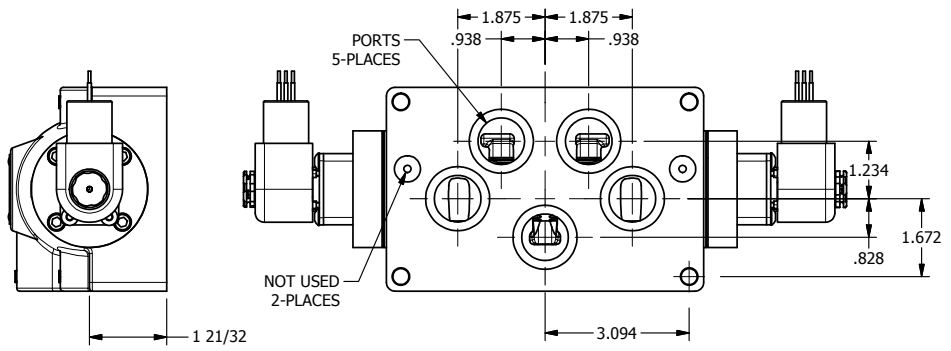

4

3

2

1

**AAA PRODUCTS INTERNATIONAL**  
7114 Harry Hines Blvd  
Dallas, TX 75235

TITLE: 1" SIDE PORT, DBL SOL, 3 POS,  
SPR CTR, SOL SHFT, REGEN CTR SPL,  
EXPLOSION PROOF, SIDE VENT

DRAWING NO.:  
DIM\_ESY8PDXC