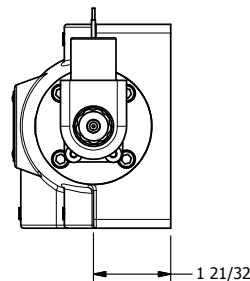

4

3

2

1

AAA
PRODUCTS
INTERNATIONAL

**AAA PRODUCTS
INTERNATIONAL**
7114 Harry Hines Blvd
Dallas, TX 75235

TITLE: 1" SIDE PORT, DBL SOL, 3 POS,
SPR CTR, SOL SHFT, REGEN CTR SPL,
EXPLOSION PROOF

DRAWING NO.:
DIM_ESY8PDX