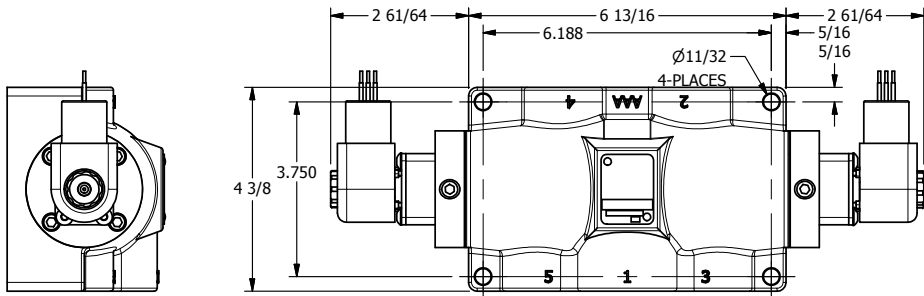

4

3

2

1

AAA
PRODUCTS
INTERNATIONAL

**AAA PRODUCTS
INTERNATIONAL**
7114 Harry Hines Blvd
Dallas, TX 75235

TITLE: 1" SIDE PORT, DBL SOL, 3 POS,
SPR CTR, SOL SHFT, REGEN CTR SPL,
EXPLOSION PROOF

DRAWING NO.:
DIM_ESY8PDX