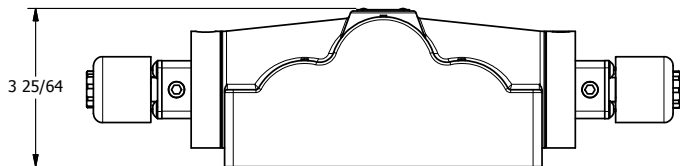

4

3

2

1

AAA
PRODUCTS
INTERNATIONAL

**AAA PRODUCTS
INTERNATIONAL**
7114 Harry Hines Blvd
Dallas, TX 75235

TITLE: 1" SIDE PORT, DBL SOL, 3 POS,
SPR CTR, SOL SHFT, REGEN CTR SPL,
EXPLOSION PROOF

DRAWING NO.:
DIM_ESY8PDX