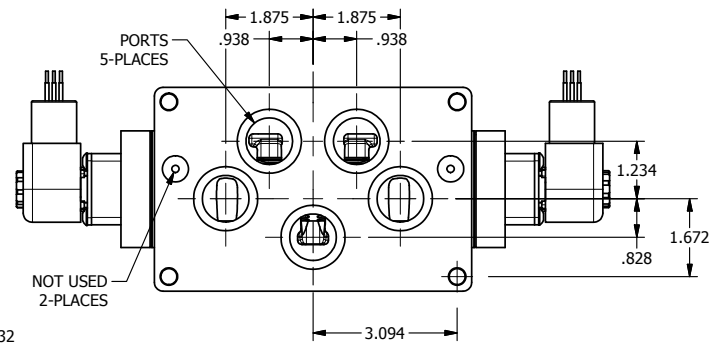

4

3

2

1

AAA
PRODUCTS
INTERNATIONAL

**AAA PRODUCTS
INTERNATIONAL**
7114 Harry Hines Blvd
Dallas, TX 75235

TITLE: 1" SIDE PORT, DBL SOL, 3 POS,
SPR CTR, SOL SHFT, REGEN CTR SPL,
EXPLOSION PROOF

DRAWING NO.:
DIM_ESY8PDX