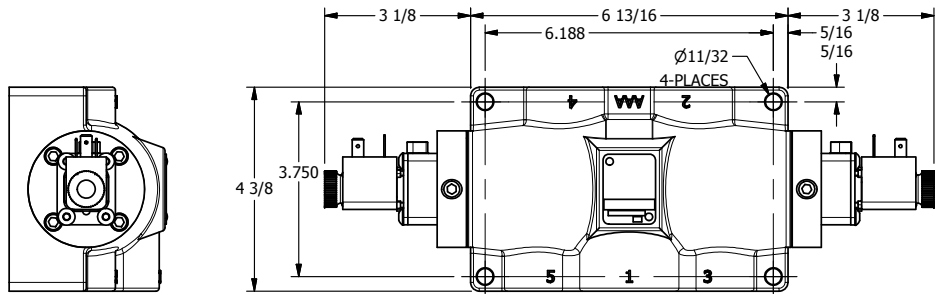

4

3

2

1

AAA
 PRODUCTS
 INTERNATIONAL

**AAA PRODUCTS
 INTERNATIONAL**
 7114 Harry Hines Blvd
 Dallas, TX 75235

TITLE: 1" SIDE PORT, DBL SOL, 3 POS,
 SPR CTR, SOL SHFT, REGEN CTR SPL,
 LCKNG OVRD, DUST EXCLDR

DRAWING NO.:
 DIM_ESY8PDOL

THE INFORMATION CONTAINED WITHIN THIS DOCUMENT IS PROPRIETARY TO AAA PRODUCTS AND MAY NOT BE DISCLOSED WITHOUT PRIOR WRITTEN CONSENT

4

3

2

1