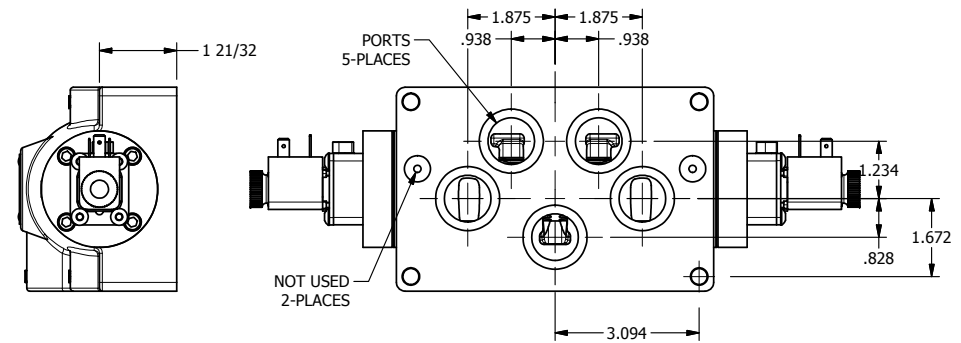

4

3

2

1

AAA
 PRODUCTS
 INTERNATIONAL

**AAA PRODUCTS
 INTERNATIONAL**
 7114 Harry Hines Blvd
 Dallas, TX 75235

TITLE: 1" SIDE PORT, DBL SOL, 3 POS,
 SPR CTR, SOL SHFT, REGEN CTR SPL,
 LCKNG OVRD, DUST EXCLDR

DRAWING NO.:
 DIM_ESY8PDOL

THE INFORMATION CONTAINED WITHIN THIS DOCUMENT IS PROPRIETARY TO AAA PRODUCTS AND MAY NOT BE DISCLOSED WITHOUT PRIOR WRITTEN CONSENT

4

3

2

1