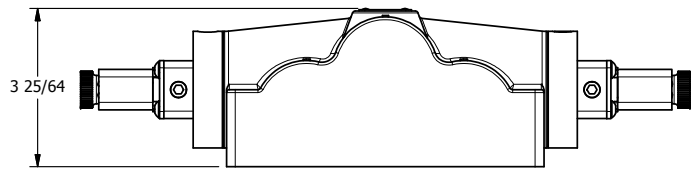

4

3

2

1

AAA
 PRODUCTS
 INTERNATIONAL

**AAA PRODUCTS
 INTERNATIONAL**
 7114 Harry Hines Blvd
 Dallas, TX 75235

TITLE: 1" SIDE PORT, DBL SOL, 3 POS,
 SPR CTR, SOL SHFT, REGEN CTR SPL,
 LCKNG OVRD, DUST EXCLDR

DRAWING NO.:
 DIM_ESY8PDOL

THE INFORMATION CONTAINED WITHIN THIS DOCUMENT IS PROPRIETARY TO AAA PRODUCTS AND MAY NOT BE DISCLOSED WITHOUT PRIOR WRITTEN CONSENT

4

3

2

1