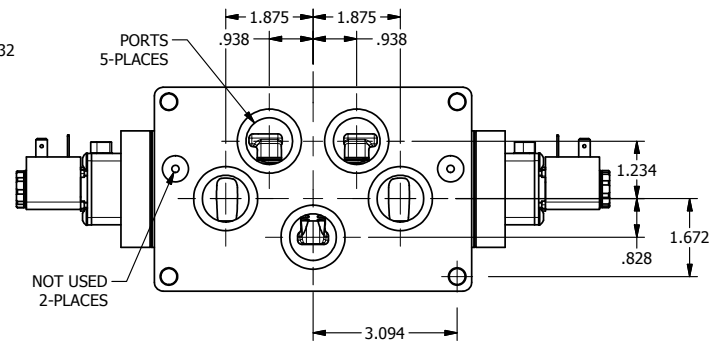

4

3

2

1

11mm/INDUSTRIAL TYPE B
DIN 43650 STYLE

AAA
PRODUCTS
INTERNATIONAL

**AAA PRODUCTS
INTERNATIONAL**
7114 Harry Hines Blvd
Dallas, TX 75235

TITLE: 1" SIDE PORT, DBL SOL, 3 POS,
SPR CTR, SOL SHFT, REGEN CTR SPL,
LCKNG OVRD

DRAWING NO.:
DIM_ESY8PDO

THE INFORMATION CONTAINED WITHIN THIS DOCUMENT IS PROPRIETARY TO AAA PRODUCTS AND MAY NOT BE DISCLOSED WITHOUT PRIOR WRITTEN CONSENT

4

3

2

1