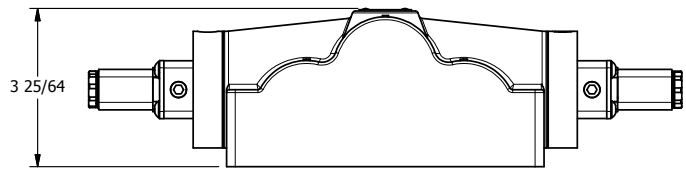

4

3

2

1

11mm/INDUSTRIAL TYPE B
DIN 43650 STYLE

AAA
PRODUCTS
INTERNATIONAL

**AAA PRODUCTS
INTERNATIONAL**
7114 Harry Hines Blvd
Dallas, TX 75235

TITLE: 1" SIDE PORT, DBL SOL, 3 POS,
SPR CTR, SOL SHFT, REGEN CTR SPL,
LCKNG OVRD

DRAWING NO.:
DIM_ESY8PDO

THE INFORMATION CONTAINED WITHIN THIS DOCUMENT IS PROPRIETARY TO AAA PRODUCTS AND MAY NOT BE DISCLOSED WITHOUT PRIOR WRITTEN CONSENT

4

3

2

1