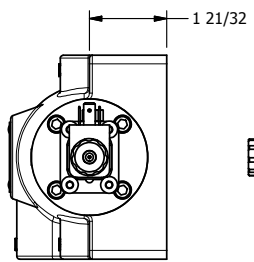

4

3

2

1

11mm/INDUSTRIAL TYPE B
DIN 43650 STYLE

AAA
PRODUCTS
INTERNATIONAL

**AAA PRODUCTS
INTERNATIONAL**
7114 Harry Hines Blvd
Dallas, TX 75235

TITLE: 1" SIDE PORT, DBL SOL, 3 POS,
SPR CTR, SOL SHFT, REGEN CTR SPL,
LCKNG OVRD

DRAWING NO.:
DIM_ESY8PDO

THE INFORMATION CONTAINED WITHIN THIS DOCUMENT IS PROPRIETARY TO AAA PRODUCTS AND MAY NOT BE DISCLOSED WITHOUT PRIOR WRITTEN CONSENT

4

3

2

1