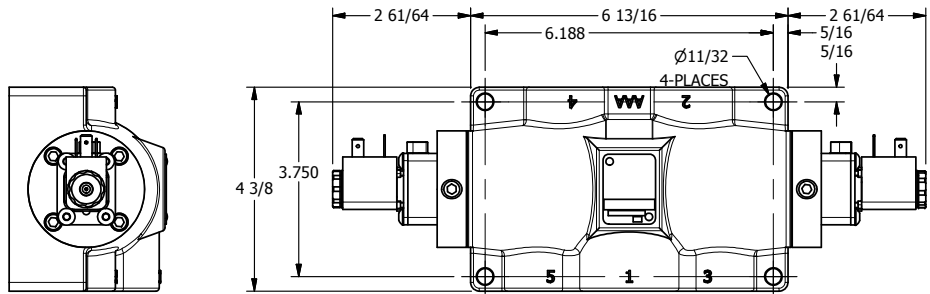

4

3

2

1

11mm/INDUSTRIAL TYPE B
DIN 43650 STYLE

AAA
PRODUCTS
INTERNATIONAL

**AAA PRODUCTS
INTERNATIONAL**
7114 Harry Hines Blvd
Dallas, TX 75235

TITLE: 1" SIDE PORT, DBL SOL, 3 POS,
SPR CTR, SOL SHFT, REGEN CTR SPL,
LCKNG OVRD

DRAWING NO.:
DIM_ESY8PDO

THE INFORMATION CONTAINED WITHIN THIS DOCUMENT IS PROPRIETARY TO AAA PRODUCTS AND MAY NOT BE DISCLOSED WITHOUT PRIOR WRITTEN CONSENT

4

3

2

1