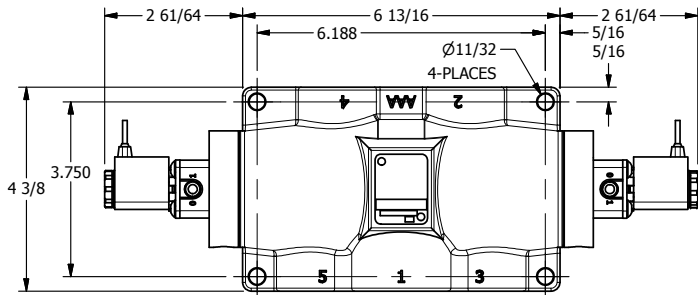

4

3

2

1

B

B

A

A

4

3

2

1

AAA PRODUCTS INTERNATIONAL
7114 Harry Hines Blvd
Dallas, TX 75235

TITLE: 1" SIDE PORT, DBL SOL, 3 POS,
SPR CTR, SOL SHFT, REGEN CTR SPL,
FLYING LEAD, EXT PILOT

DRAWING NO.:
DIM_ESY8PDMZ

THE INFORMATION CONTAINED WITHIN THIS DOCUMENT IS PROPRIETARY TO AAA PRODUCTS AND MAY NOT BE DISCLOSED WITHOUT PRIOR WRITTEN CONSENT