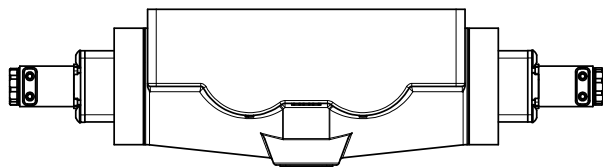

4

3

2

1

B

B

A

A

4

3

2

1

AAA PRODUCTS INTERNATIONAL
7114 Harry Hines Blvd
Dallas, TX 75235

TITLE: 1" SIDE PORT, DBL SOL, 3 POS,
SPR CTR, SOL SHFT, REGEN CTR SPL,
FLYING LEAD, EXT PILOT

DRAWING NO.:
DIM_ESY8PDMZ

THE INFORMATION CONTAINED WITHIN THIS DOCUMENT IS PROPRIETARY TO AAA PRODUCTS AND MAY NOT BE DISCLOSED WITHOUT PRIOR WRITTEN CONSENT