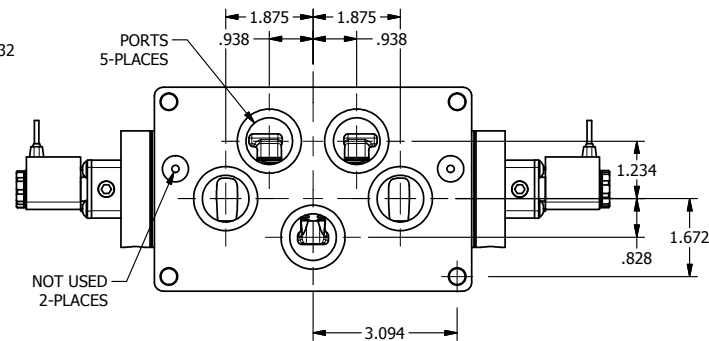

4

3

2

1

B

B

A

A

4

3

2

1

AAA PRODUCTS INTERNATIONAL
7114 Harry Hines Blvd
Dallas, TX 75235

TITLE: 1" SIDE PORT, DBL SOL, 3 POS,
SPR CTR, SOL SHFT, REGEN CTR SPL,
FLYING LEAD, EXT PILOT

DRAWING NO.:
DIM_ESY8PDMZ

THE INFORMATION CONTAINED WITHIN THIS DOCUMENT IS PROPRIETARY TO AAA PRODUCTS AND MAY NOT BE DISCLOSED WITHOUT PRIOR WRITTEN CONSENT