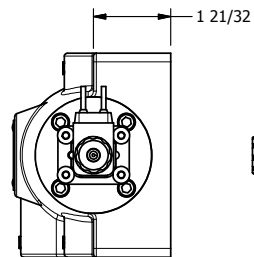

4

3

2

1

B

B

A

A

4

3

2

1

AAA PRODUCTS INTERNATIONAL
7114 Harry Hines Blvd
Dallas, TX 75235

TITLE: 1" SIDE PORT, DBL SOL, 3 POS,
SPR CTR, SOL SHFT, REGEN CTR SPL,
FLYING LEAD, EXT PILOT

DRAWING NO.:
DIM_ESY8PDMZ

THE INFORMATION CONTAINED WITHIN THIS DOCUMENT IS PROPRIETARY TO AAA PRODUCTS AND MAY NOT BE DISCLOSED WITHOUT PRIOR WRITTEN CONSENT