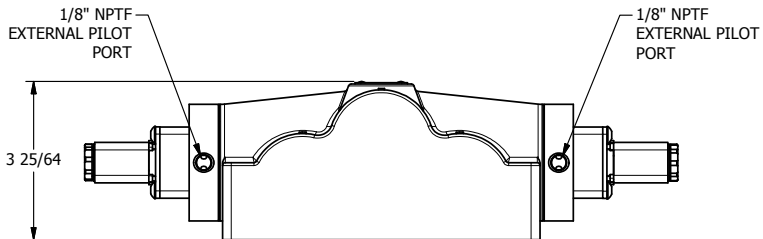

4

3

2

1

B

B

A

A

4

3

2

1

AAA PRODUCTS INTERNATIONAL
7114 Harry Hines Blvd
Dallas, TX 75235

TITLE: 1" SIDE PORT, DBL SOL, 3 POS,
SPR CTR, SOL SHFT, REGEN CTR SPL,
FLYING LEAD, EXT PILOT

DRAWING NO.:
DIM_ESY8PDMZ

THE INFORMATION CONTAINED WITHIN THIS DOCUMENT IS PROPRIETARY TO AAA PRODUCTS AND MAY NOT BE DISCLOSED WITHOUT PRIOR WRITTEN CONSENT