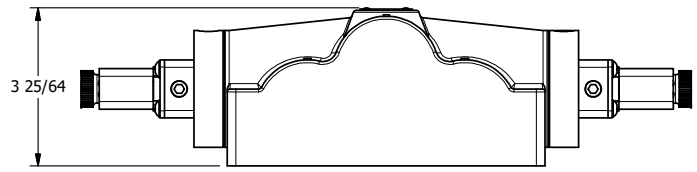

4

3

2

1

AAA
PRODUCTS
INTERNATIONAL

**AAA PRODUCTS
INTERNATIONAL**
7114 Harry Hines Blvd
Dallas, TX 75235

TITLE: 1" SIDE PORT, DBL SOL, 3 POS,
SPR CTR, REGEN CTR SPL, FLYING LEAD
LCKNG OVRD, DUST EXCLDR

DRAWING NO.:
DIM_ESY8PDMOL