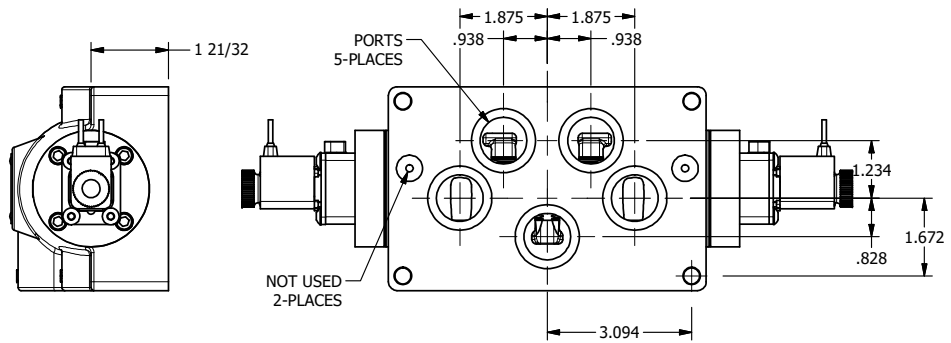

4

3

2

1

AAA
PRODUCTS
INTERNATIONAL

**AAA PRODUCTS
INTERNATIONAL**
7114 Harry Hines Blvd
Dallas, TX 75235

TITLE: 1" SIDE PORT, DBL SOL, 3 POS,
SPR CTR, REGEN CTR SPL, FLYING LEAD
LCKNG OVRD, DUST EXCLDR

DRAWING NO.:
DIM_ESY8PDMOL