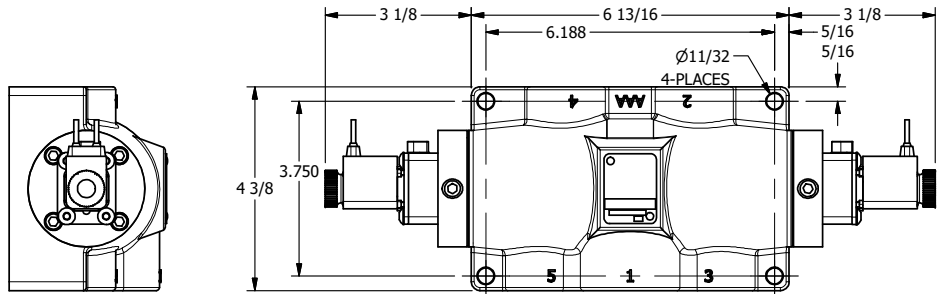

4

3

2

1

AAA
PRODUCTS
INTERNATIONAL

**AAA PRODUCTS
INTERNATIONAL**
7114 Harry Hines Blvd
Dallas, TX 75235

TITLE: 1" SIDE PORT, DBL SOL, 3 POS,
SPR CTR, REGEN CTR SPL, FLYING LEAD
LCKNG OVRD, DUST EXCLDR

DRAWING NO.:
DIM_ESY8PDMOL