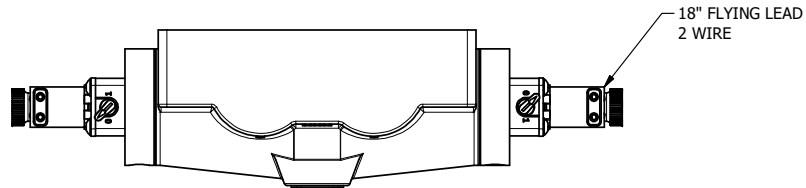

4

3

2

1

AAA
PRODUCTS
INTERNATIONAL

**AAA PRODUCTS
INTERNATIONAL**
7114 Harry Hines Blvd
Dallas, TX 75235

TITLE: 1" SIDE PORT, DBL SOL, 3 POS,
SPR CTR, REGEN CTR SPL, FLYING LEAD
LCKNG OVRD, DUST EXCLDR

DRAWING NO.:
DIM_ESY8PDMOL