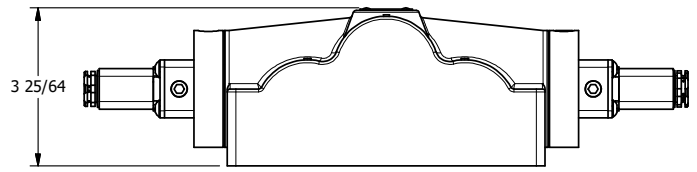

4

3

2

1

**AAA**  
PRODUCTS  
INTERNATIONAL

**AAA PRODUCTS  
INTERNATIONAL**  
7114 Harry Hines Blvd  
Dallas, TX 75235

TITLE: 1" SIDE PORT, DBL SOL, 3 POS,  
SPR CTR, REGEN CTR SPL,  
FLYING LEAD, LCKNG OVRD, SIDE VENT