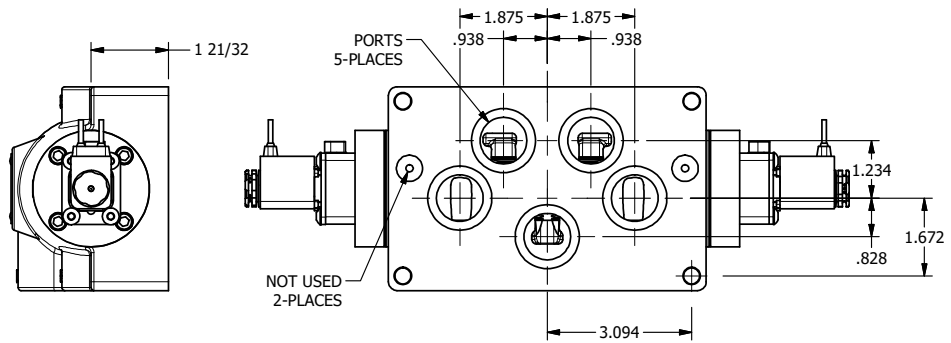

4

3

2

1

**AAA**  
PRODUCTS  
INTERNATIONAL

**AAA PRODUCTS  
INTERNATIONAL**  
7114 Harry Hines Blvd  
Dallas, TX 75235

TITLE: 1" SIDE PORT, DBL SOL, 3 POS,  
SPR CTR, REGEN CTR SPL,  
FLYING LEAD, LCKNG OVRD, SIDE VENT