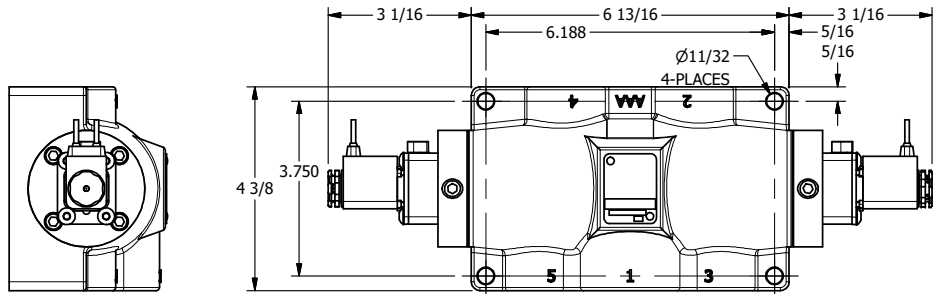

4

3

2

1

**AAA**  
PRODUCTS  
INTERNATIONAL

**AAA PRODUCTS  
INTERNATIONAL**  
7114 Harry Hines Blvd  
Dallas, TX 75235

TITLE: 1" SIDE PORT, DBL SOL, 3 POS,  
SPR CTR, REGEN CTR SPL,  
FLYING LEAD, LCKNG OVRD, SIDE VENT

DRAWING NO.:  
DIM\_ESY8PDMOC

THE INFORMATION CONTAINED WITHIN THIS DOCUMENT IS PROPRIETARY TO AAA PRODUCTS AND MAY NOT BE DISCLOSED WITHOUT PRIOR WRITTEN CONSENT

4

3

2

B

B

A