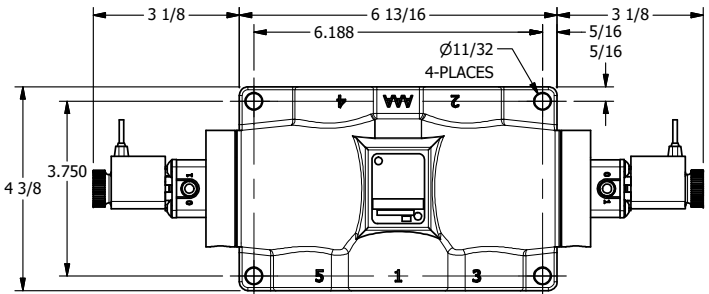

4

3

2

1

B

B

A

A

4

3

2

AAA
PRODUCTS
INTERNATIONAL

**AAA PRODUCTS
INTERNATIONAL**
7114 Harry Hines Blvd
Dallas, TX 75235

TITLE: 1" SIDE PORT, DBL SOL, 3 POS,
REGEN SPR CTR, FLYING LEAD,
DUST EXCLDR, EXT PILOT

DRAWING NO.:
DIM_ESY8PDM LZ

THE INFORMATION CONTAINED WITHIN THIS DOCUMENT IS PROPRIETARY TO AAA PRODUCTS AND MAY NOT BE DISCLOSED WITHOUT PRIOR WRITTEN CONSENT