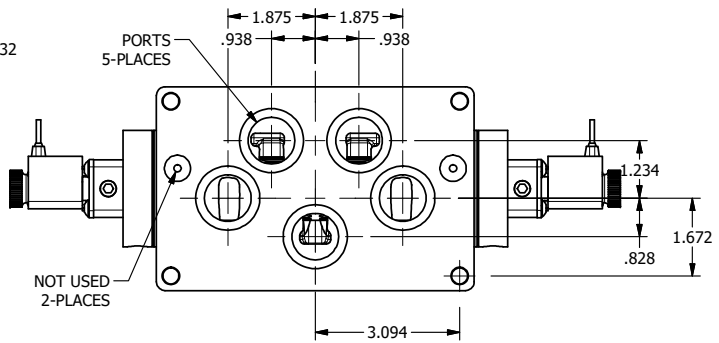

4

3

2

1

B

B

A

A

4

3

2

AAA
PRODUCTS
INTERNATIONAL

**AAA PRODUCTS
INTERNATIONAL**
7114 Harry Hines Blvd
Dallas, TX 75235

TITLE: 1" SIDE PORT, DBL SOL, 3 POS,
REGEN SPR CTR, FLYING LEAD,
DUST EXCLDR, EXT PILOT

DRAWING NO.:
DIM_ESY8PDM LZ

THE INFORMATION CONTAINED WITHIN THIS DOCUMENT IS PROPRIETARY TO AAA PRODUCTS AND MAY NOT BE DISCLOSED WITHOUT PRIOR WRITTEN CONSENT