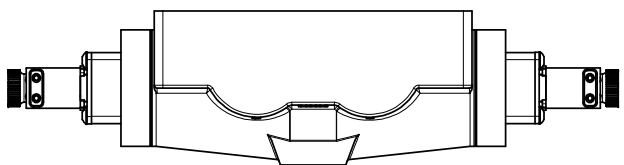

4

3

2

1

B

B

A

A

4

3

2

AAA
PRODUCTS
INTERNATIONAL

**AAA PRODUCTS
INTERNATIONAL**
7114 Harry Hines Blvd
Dallas, TX 75235

TITLE: 1" SIDE PORT, DBL SOL, 3 POS,
REGEN SPR CTR, FLYING LEAD,
DUST EXCLDR, EXT PILOT

DRAWING NO.:
DIM_ESY8PDM LZ