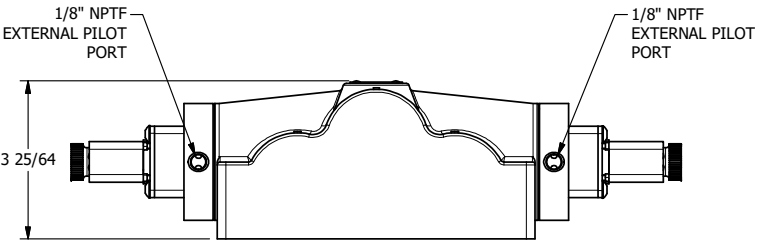

4

3

2

1

B

B

A

A

4

3

2

AAA
PRODUCTS
INTERNATIONAL

**AAA PRODUCTS
INTERNATIONAL**
7114 Harry Hines Blvd
Dallas, TX 75235

TITLE: 1" SIDE PORT, DBL SOL, 3 POS,
REGEN SPR CTR, FLYING LEAD,
DUST EXCLDR, EXT PILOT

DRAWING NO.:
DIM_ESY8PDM LZ

THE INFORMATION CONTAINED WITHIN THIS DOCUMENT IS PROPRIETARY TO AAA PRODUCTS AND MAY NOT BE DISCLOSED WITHOUT PRIOR WRITTEN CONSENT