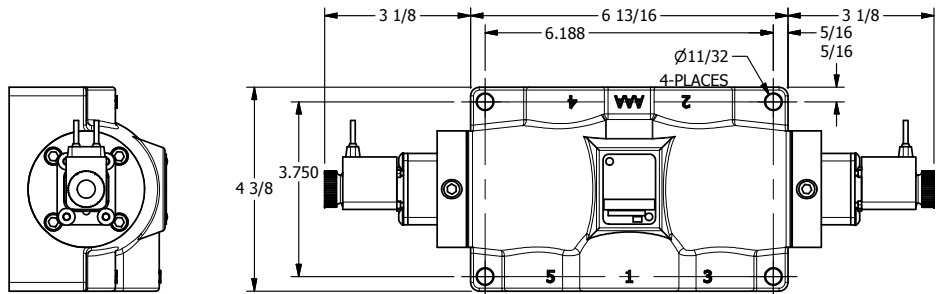

4

3

2

1

AAA
 PRODUCTS
 INTERNATIONAL

**AAA PRODUCTS
 INTERNATIONAL**
 7114 Harry Hines Blvd
 Dallas, TX 75235

TITLE: 1" SIDE PORT, DBL SOL, 3 POS,
 SPR CTR, SOL SHFT, REGEN CTR SPL,
 FLYING LEAD, DUST EXCLDR

DRAWING NO.:
 DIM_ESY8PDM L

THE INFORMATION CONTAINED WITHIN THIS DOCUMENT IS PROPRIETARY TO AAA PRODUCTS AND MAY NOT BE DISCLOSED WITHOUT PRIOR WRITTEN CONSENT

4

3

2

1

B

B