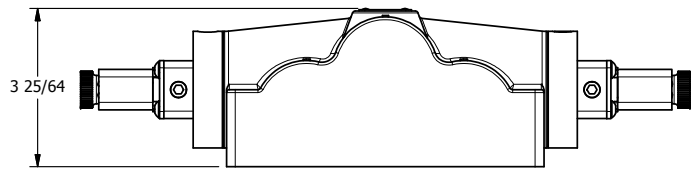

4

3

2

1

AAA
 PRODUCTS
 INTERNATIONAL

**AAA PRODUCTS
 INTERNATIONAL**
 7114 Harry Hines Blvd
 Dallas, TX 75235

TITLE: 1" SIDE PORT, DBL SOL, 3 POS,
 SPR CTR, SOL SHFT, REGEN CTR SPL,
 FLYING LEAD, DUST EXCLDR