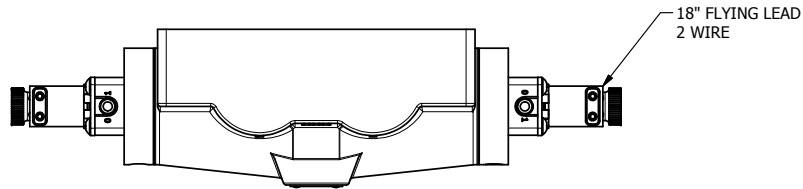

4

3

2

1

AAA
 PRODUCTS
 INTERNATIONAL

**AAA PRODUCTS
 INTERNATIONAL**
 7114 Harry Hines Blvd
 Dallas, TX 75235

TITLE: 1" SIDE PORT, DBL SOL, 3 POS,
 SPR CTR, SOL SHFT, REGEN CTR SPL,
 FLYING LEAD, DUST EXCLDR