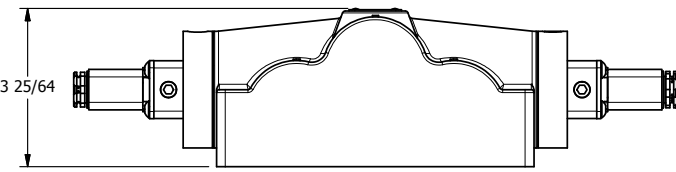

4

3

2

1

AAA PRODUCTS INTERNATIONAL
7114 Harry Hines Blvd
Dallas, TX 75235

TITLE: 1" SIDE PORT, DBL SOL, 3 POS,
SPR CTR, SOL SHFT, REGEN CTR SPL,
FLYING LEAD, SIDE VENT

DRAWING NO.:
DIM_ESY8PDMC

THE INFORMATION CONTAINED WITHIN THIS DOCUMENT IS PROPRIETARY TO AAA PRODUCTS AND MAY NOT BE DISCLOSED WITHOUT PRIOR WRITTEN CONSENT