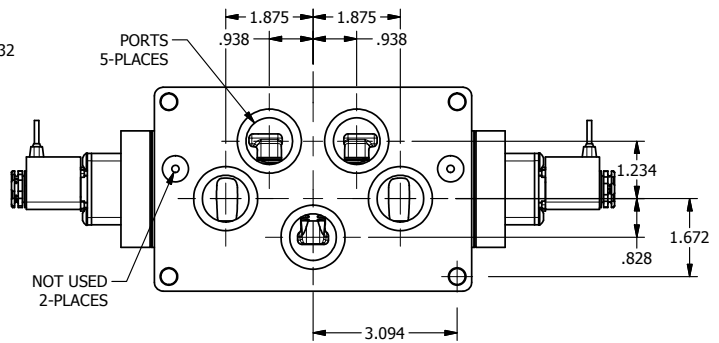

4

3

2

1

AAA PRODUCTS INTERNATIONAL
7114 Harry Hines Blvd
Dallas, TX 75235

TITLE: 1" SIDE PORT, DBL SOL, 3 POS,
SPR CTR, SOL SHFT, REGEN CTR SPL,
FLYING LEAD, SIDE VENT

DRAWING NO.:
DIM_ESY8PDMC

THE INFORMATION CONTAINED WITHIN THIS DOCUMENT IS PROPRIETARY TO AAA PRODUCTS AND MAY NOT BE DISCLOSED WITHOUT PRIOR WRITTEN CONSENT