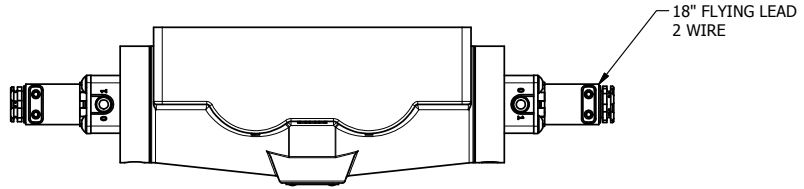

4

3

2

1

AAA PRODUCTS INTERNATIONAL
7114 Harry Hines Blvd
Dallas, TX 75235

TITLE: 1" SIDE PORT, DBL SOL, 3 POS,
SPR CTR, SOL SHFT, REGEN CTR SPL,
FLYING LEAD, SIDE VENT

DRAWING NO.:
DIM_ESY8PDMC

THE INFORMATION CONTAINED WITHIN THIS DOCUMENT IS PROPRIETARY TO AAA PRODUCTS AND MAY NOT BE DISCLOSED WITHOUT PRIOR WRITTEN CONSENT