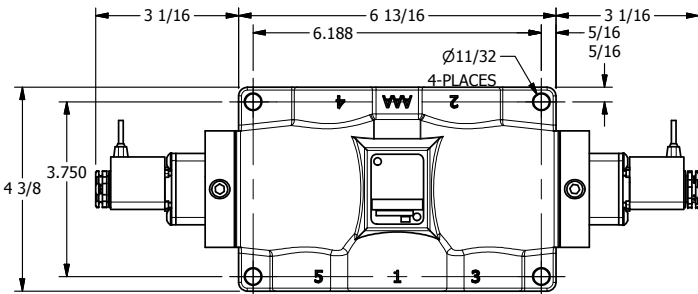

4

3

2

1

AAA PRODUCTS INTERNATIONAL
7114 Harry Hines Blvd
Dallas, TX 75235

TITLE: 1" SIDE PORT, DBL SOL, 3 POS,
SPR CTR, SOL SHFT, REGEN CTR SPL,
FLYING LEAD, SIDE VENT

DRAWING NO.:
DIM_ESY8PDMC

THE INFORMATION CONTAINED WITHIN THIS DOCUMENT IS PROPRIETARY TO AAA PRODUCTS AND MAY NOT BE DISCLOSED WITHOUT PRIOR WRITTEN CONSENT