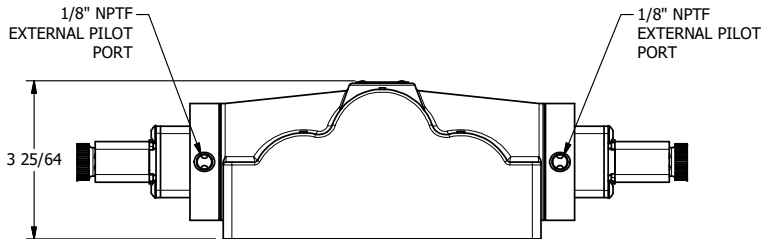

4

3

2

1

AAA
PRODUCTS
INTERNATIONAL

**AAA PRODUCTS
INTERNATIONAL**
7114 Harry Hines Blvd
Dallas, TX 75235

TITLE: 1" SIDE PORT, DBL SOL, 3 POS,
SPR CTR, SOL SHFT, REGEN CTR SPL,
DUST EXCLDR, EXT PILOT

DRAWING NO.:
DIM_ESY8PDLZ