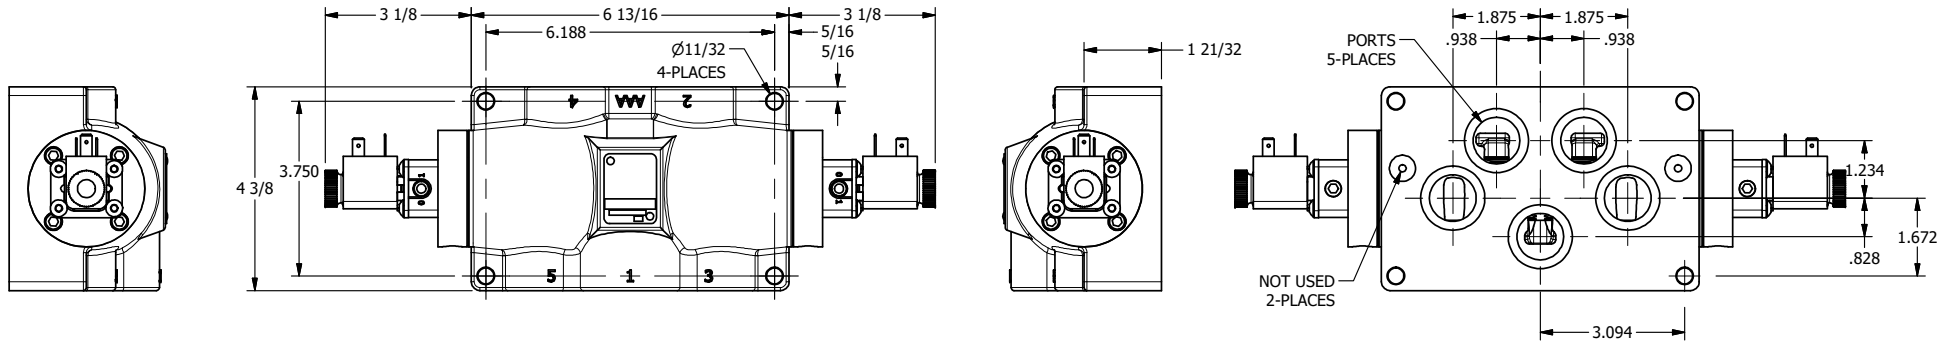

4

3

2

1

AAA
PRODUCTS
INTERNATIONAL

**AAA PRODUCTS
INTERNATIONAL**
7114 Harry Hines Blvd
Dallas, TX 75235

TITLE: 1" SIDE PORT, DBL SOL, 3 POS,
SPR CTR, SOL SHFT, REGEN CTR SPL,
DUST EXCLDR, EXT PILOT

DRAWING NO.:
DIM_ESY8PDLZ