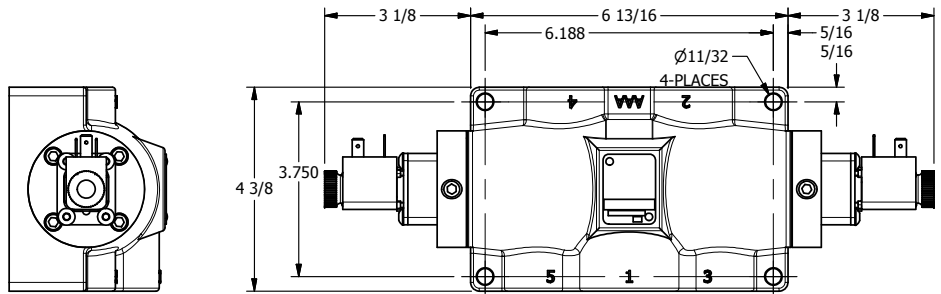

4

3

2

1

AAA
PRODUCTS
INTERNATIONAL

**AAA PRODUCTS
INTERNATIONAL**
7114 Harry Hines Blvd
Dallas, TX 75235

TITLE: 1" SIDE PORT, DBL SOL, 3 POS,
SPR CTR, SOL SHFT, REGEN CTR SPL,
DUST EXCLDR

DRAWING NO.:
DIM_ESY8PDL