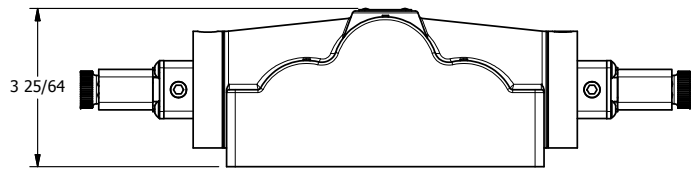

4

3

2

1

AAA
PRODUCTS
INTERNATIONAL

**AAA PRODUCTS
INTERNATIONAL**
7114 Harry Hines Blvd
Dallas, TX 75235

TITLE: 1" SIDE PORT, DBL SOL, 3 POS,
SPR CTR, SOL SHFT, REGEN CTR SPL,
DUST EXCLDR

DRAWING NO.:
DIM_ESY8PDL