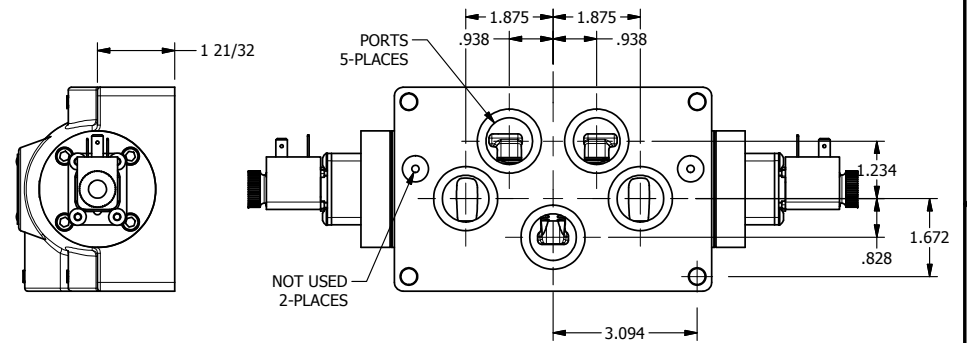

4

3

2

1

AAA
PRODUCTS
INTERNATIONAL

**AAA PRODUCTS
INTERNATIONAL**
7114 Harry Hines Blvd
Dallas, TX 75235

TITLE: 1" SIDE PORT, DBL SOL, 3 POS,
SPR CTR, SOL SHFT, REGEN CTR SPL,
DUST EXCLDR

DRAWING NO.:
DIM_ESY8PDL