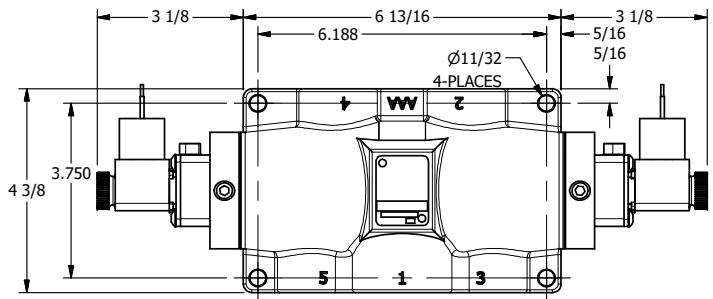

4

3

2

1

1/2"-14 NPT CONDUIT
CONNECTION
18" LEAD, 3 WIRE

AAA
PRODUCTS
INTERNATIONAL

**AAA PRODUCTS
INTERNATIONAL**
7114 Harry Hines Blvd
Dallas, TX 75235

TITLE: 1" SIDE PORT, DBL SOL, 3 POS,
SPR CTR, REGEN CTR SPL, MOLD-OVER,
LCKNG OVRD, DUST EXCLDR

DRAWING NO.:
DIM_ESY8PDJOL

THE INFORMATION CONTAINED WITHIN THIS DOCUMENT IS PROPRIETARY TO AAA PRODUCTS AND MAY NOT BE DISCLOSED WITHOUT PRIOR WRITTEN CONSENT

4

3

2

B

B

A