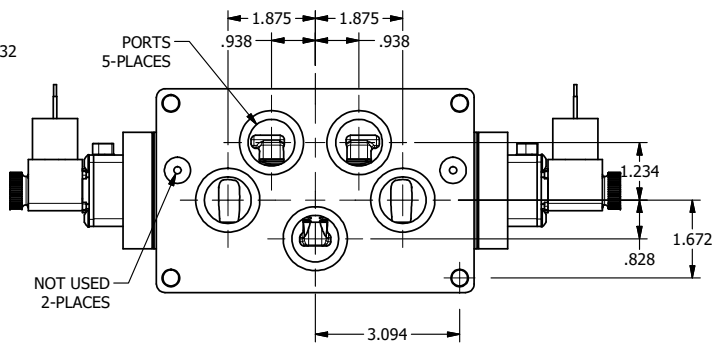

4

3

2

1

1/2"-14 NPT CONDUIT
CONNECTION
18" LEAD, 3 WIRE

AAA
PRODUCTS
INTERNATIONAL

**AAA PRODUCTS
INTERNATIONAL**
7114 Harry Hines Blvd
Dallas, TX 75235

TITLE: 1" SIDE PORT, DBL SOL, 3 POS,
SPR CTR, REGEN CTR SPL, MOLD-OVER,
LCKNG OVRD, DUST EXCLDR

DRAWING NO.:
DIM_ESY8PDJOL

THE INFORMATION CONTAINED WITHIN THIS DOCUMENT IS PROPRIETARY TO AAA PRODUCTS AND MAY NOT BE DISCLOSED WITHOUT PRIOR WRITTEN CONSENT

4

3

2

B

B

A