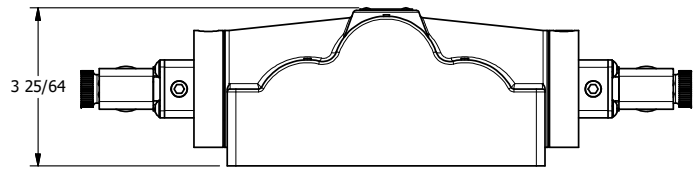

4

3

2

1

1/2"-14 NPT CONDUIT
CONNECTION
18" LEAD, 3 WIRE

AAA
PRODUCTS
INTERNATIONAL

**AAA PRODUCTS
INTERNATIONAL**
7114 Harry Hines Blvd
Dallas, TX 75235

TITLE: 1" SIDE PORT, DBL SOL, 3 POS,
SPR CTR, REGEN CTR SPL, MOLD-OVER,
LCKNG OVRD, DUST EXCLDR