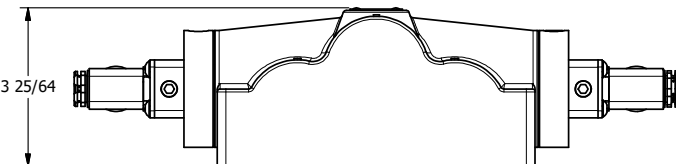

4

3

2

1

1/2"-14 NPT CONDUIT CONNECTION
18" LEAD, 3 WIRE

3 25/64

AAA
PRODUCTS
INTERNATIONAL

AAA PRODUCTS INTERNATIONAL
7114 Harry Hines Blvd
Dallas, TX 75235

TITLE: 1" SIDE PORT, DBL SOL, 3 POS,
SPR CTR, SOL SHFT, REGEN CTR SPL,
MOLD-OVER, LCKNG OVRD, SIDE VENT

DRAWING NO.:
DIM_ESY8PDJOC

THE INFORMATION CONTAINED WITHIN THIS DOCUMENT IS PROPRIETARY TO AAA PRODUCTS AND MAY NOT BE DISCLOSED WITHOUT PRIOR WRITTEN CONSENT