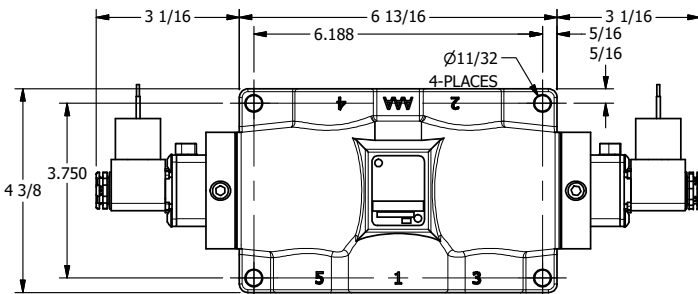

4

3

2

1

1/2"-14 NPT CONDUIT CONNECTION
18" LEAD, 3 WIRE

3 25/64

AAA
PRODUCTS
INTERNATIONAL

AAA PRODUCTS INTERNATIONAL
7114 Harry Hines Blvd
Dallas, TX 75235

TITLE: 1" SIDE PORT, DBL SOL, 3 POS,
SPR CTR, SOL SHFT, REGEN CTR SPL,
MOLD-OVER, LCKNG OVRD, SIDE VENT

DRAWING NO.:
DIM_ESY8PDJOC

THE INFORMATION CONTAINED WITHIN THIS DOCUMENT IS PROPRIETARY TO AAA PRODUCTS AND MAY NOT BE DISCLOSED WITHOUT PRIOR WRITTEN CONSENT