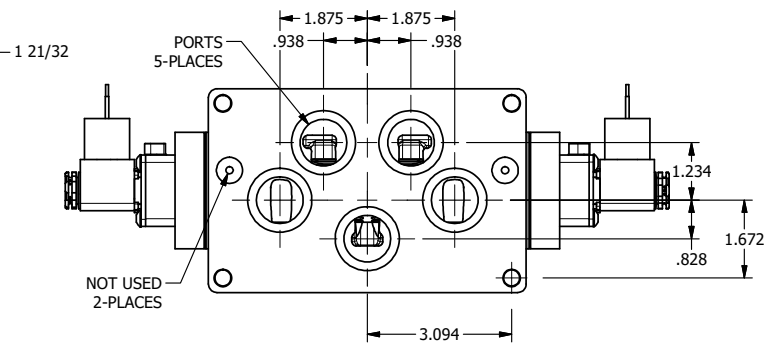

4

3

2

1

1/2"-14 NPT CONDUIT CONNECTION
18" LEAD, 3 WIRE

3 25/64

AAA
PRODUCTS
INTERNATIONAL

AAA PRODUCTS INTERNATIONAL
7114 Harry Hines Blvd
Dallas, TX 75235

TITLE: 1" SIDE PORT, DBL SOL, 3 POS,
SPR CTR, SOL SHFT, REGEN CTR SPL,
MOLD-OVER, LCKNG OVRD, SIDE VENT

DRAWING NO.:
DIM_ESY8PDJOC

THE INFORMATION CONTAINED WITHIN THIS DOCUMENT IS PROPRIETARY TO AAA PRODUCTS AND MAY NOT BE DISCLOSED WITHOUT PRIOR WRITTEN CONSENT