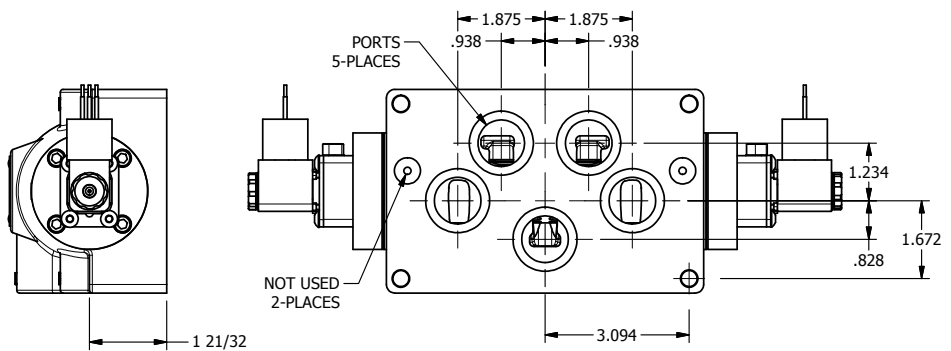

4

3

2

1

**AAA**  
PRODUCTS  
INTERNATIONAL

**AAA PRODUCTS  
INTERNATIONAL**  
7114 Harry Hines Blvd  
Dallas, TX 75235

TITLE: 1" SIDE PORT, DBL SOL, 3 POS,  
SPR CTR, SOL SHFT, REGEN CTR SPL,  
MOLD-OVER, LCKNG OVRD

DRAWING NO.:  
DIM\_ESY8PDJO

THE INFORMATION CONTAINED WITHIN THIS DOCUMENT IS PROPRIETARY TO AAA PRODUCTS AND MAY NOT BE DISCLOSED WITHOUT PRIOR WRITTEN CONSENT

4

3

2

1