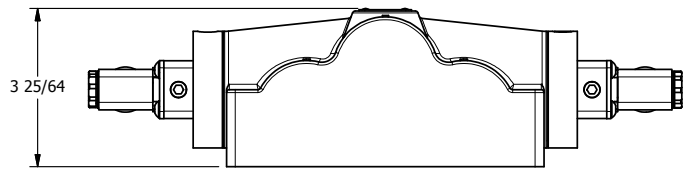

4

3

2

1

**AAA**  
PRODUCTS  
INTERNATIONAL

**AAA PRODUCTS  
INTERNATIONAL**  
7114 Harry Hines Blvd  
Dallas, TX 75235

TITLE: 1" SIDE PORT, DBL SOL, 3 POS,  
SPR CTR, SOL SHFT, REGEN CTR SPL,  
MOLD-OVER, LCKNG OVRD