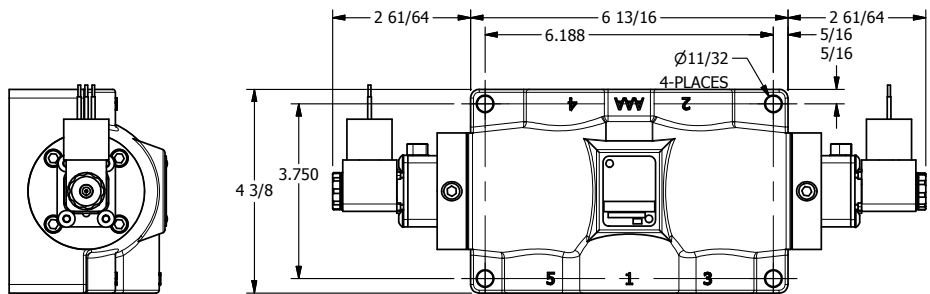

4

3

2

1

**AAA**  
PRODUCTS  
INTERNATIONAL

**AAA PRODUCTS  
INTERNATIONAL**  
7114 Harry Hines Blvd  
Dallas, TX 75235

TITLE: 1" SIDE PORT, DBL SOL, 3 POS,  
SPR CTR, SOL SHFT, REGEN CTR SPL,  
MOLD-OVER, LCKNG OVRD

DRAWING NO.:  
DIM\_ESY8PDJO

THE INFORMATION CONTAINED WITHIN THIS DOCUMENT IS PROPRIETARY TO AAA PRODUCTS AND MAY NOT BE DISCLOSED WITHOUT PRIOR WRITTEN CONSENT

4

3

2

1