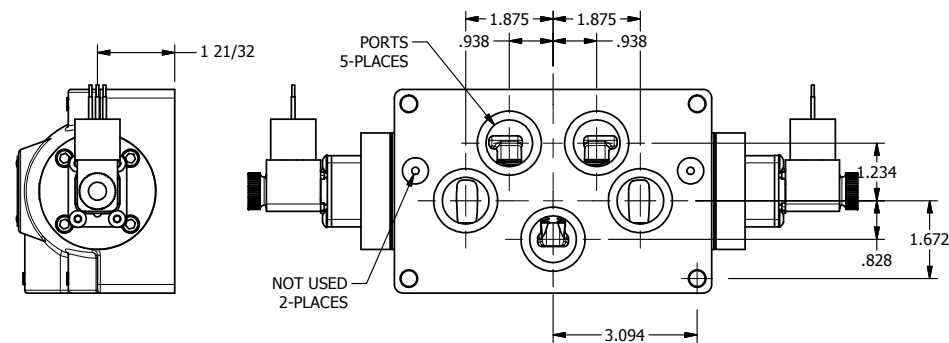

4

3

2

1

1/2"-14 NPT CONDUIT CONNECTION
18" LEAD, 3 WIRE

AAA
PRODUCTS
INTERNATIONAL

AAA PRODUCTS INTERNATIONAL
7114 Harry Hines Blvd
Dallas, TX 75235

TITLE: 1" SIDE PORT, DBL SOL, 3 POS,
SPR CTR, SOL SHFT, REGEN CTR SPL,
MOLD-OVER, DUST EXCLDR

DRAWING NO.:
DIM_ESY8PDJL

THE INFORMATION CONTAINED WITHIN THIS DOCUMENT IS PROPRIETARY TO AAA PRODUCTS AND MAY NOT BE DISCLOSED WITHOUT PRIOR WRITTEN CONSENT

4

3

2

1

B

B