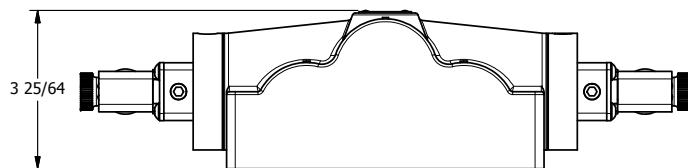

4

3

2

1

1/2"-14 NPT CONDUIT CONNECTION
18" LEAD, 3 WIRE

AAA
PRODUCTS
INTERNATIONAL

AAA PRODUCTS INTERNATIONAL
7114 Harry Hines Blvd
Dallas, TX 75235

TITLE: 1" SIDE PORT, DBL SOL, 3 POS,
SPR CTR, SOL SHFT, REGEN CTR SPL,
MOLD-OVER, DUST EXCLDR