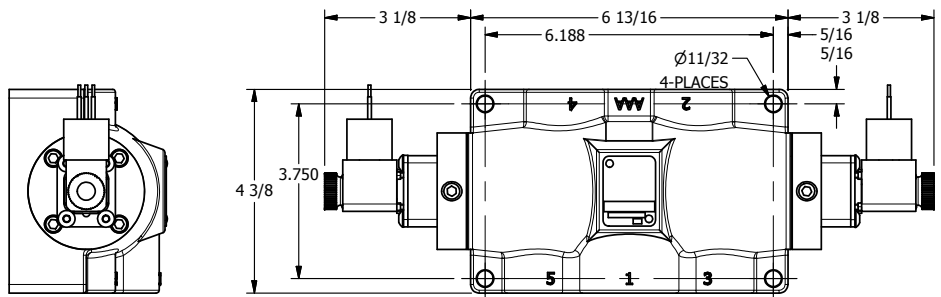

4

3

2

1

1/2"-14 NPT CONDUIT CONNECTION
18" LEAD, 3 WIRE

AAA
PRODUCTS
INTERNATIONAL

AAA PRODUCTS INTERNATIONAL
7114 Harry Hines Blvd
Dallas, TX 75235

TITLE: 1" SIDE PORT, DBL SOL, 3 POS,
SPR CTR, SOL SHFT, REGEN CTR SPL,
MOLD-OVER, DUST EXCLDR

DRAWING NO.:
DIM_ESY8PDJL

THE INFORMATION CONTAINED WITHIN THIS DOCUMENT IS PROPRIETARY TO AAA PRODUCTS AND MAY NOT BE DISCLOSED WITHOUT PRIOR WRITTEN CONSENT

4

3

2

1

B

B