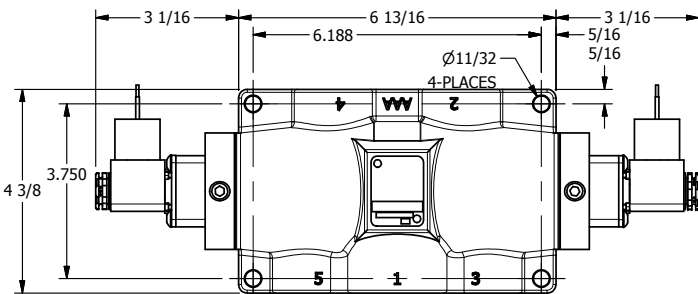

4

3

2

1

1/2"-14 NPT CONDUIT CONNECTION
18" LEAD, 3 WIRE

1 21/32

3 25/64

AAA
PRODUCTS
INTERNATIONAL

AAA PRODUCTS INTERNATIONAL
7114 Harry Hines Blvd
Dallas, TX 75235

TITLE: 1" SIDE PORT, DBL SOL, 3 POS,
SPR CTR, SOL SHFT, REGEN CTR SPL,
MOLD-OVER, SIDE VENT

DRAWING NO.:
DIM_ESY8PDJC

THE INFORMATION CONTAINED WITHIN THIS DOCUMENT IS PROPRIETARY TO AAA PRODUCTS AND MAY NOT BE DISCLOSED WITHOUT PRIOR WRITTEN CONSENT