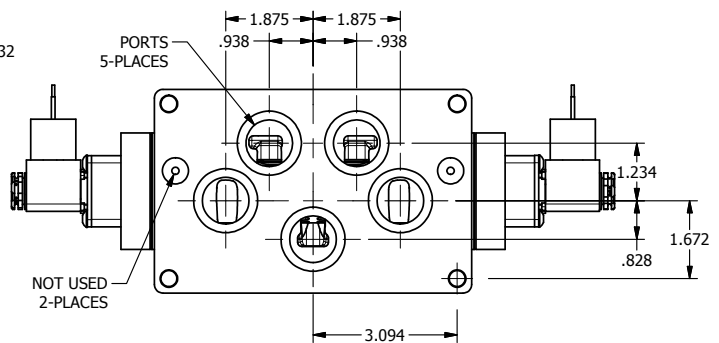

4

3

2

1

1/2"-14 NPT CONDUIT CONNECTION
18" LEAD, 3 WIRE

1 21/32

3 25/64

AAA
PRODUCTS
INTERNATIONAL

AAA PRODUCTS INTERNATIONAL
7114 Harry Hines Blvd
Dallas, TX 75235

TITLE: 1" SIDE PORT, DBL SOL, 3 POS,
SPR CTR, SOL SHFT, REGEN CTR SPL,
MOLD-OVER, SIDE VENT

DRAWING NO.:
DIM_ESY8PDJC

THE INFORMATION CONTAINED WITHIN THIS DOCUMENT IS PROPRIETARY TO AAA PRODUCTS AND MAY NOT BE DISCLOSED WITHOUT PRIOR WRITTEN CONSENT