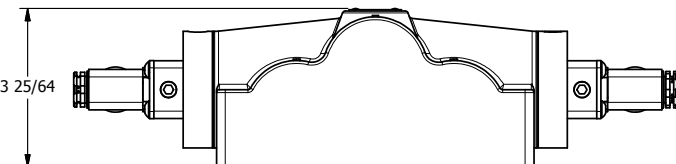

4

3

2

1

1/2"-14 NPT CONDUIT CONNECTION
18" LEAD, 3 WIRE

1 21/32

3 25/64

AAA
PRODUCTS
INTERNATIONAL

AAA PRODUCTS INTERNATIONAL
7114 Harry Hines Blvd
Dallas, TX 75235

TITLE: 1" SIDE PORT, DBL SOL, 3 POS,
SPR CTR, SOL SHFT, REGEN CTR SPL,
MOLD-OVER, SIDE VENT

DRAWING NO.:
DIM_ESY8PDJC

THE INFORMATION CONTAINED WITHIN THIS DOCUMENT IS PROPRIETARY TO AAA PRODUCTS AND MAY NOT BE DISCLOSED WITHOUT PRIOR WRITTEN CONSENT