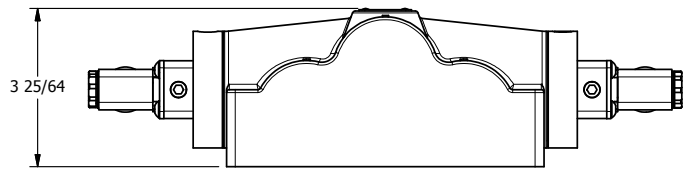

4

3

2

1

**AAA**  
PRODUCTS  
INTERNATIONAL

**AAA PRODUCTS  
INTERNATIONAL**  
7114 Harry Hines Blvd  
Dallas, TX 75235

TITLE: 1" SIDE PORT, DBL SOL, 3 POS,  
SPR CTR, SOL SHFT, REGEN CTR SPL,  
MOLD-OVER

DRAWING NO.:  
DIM\_ESY8PDJ