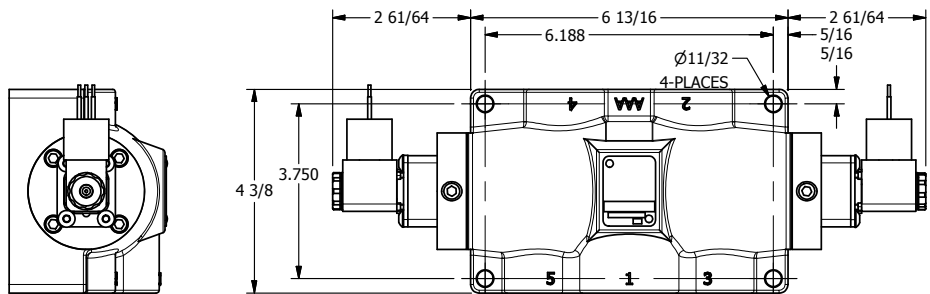

4

3

2

1

**AAA**  
PRODUCTS  
INTERNATIONAL

**AAA PRODUCTS  
INTERNATIONAL**  
7114 Harry Hines Blvd  
Dallas, TX 75235

TITLE: 1" SIDE PORT, DBL SOL, 3 POS,  
SPR CTR, SOL SHFT, REGEN CTR SPL,  
MOLD-OVER

DRAWING NO.:  
DIM\_ESY8PDJ