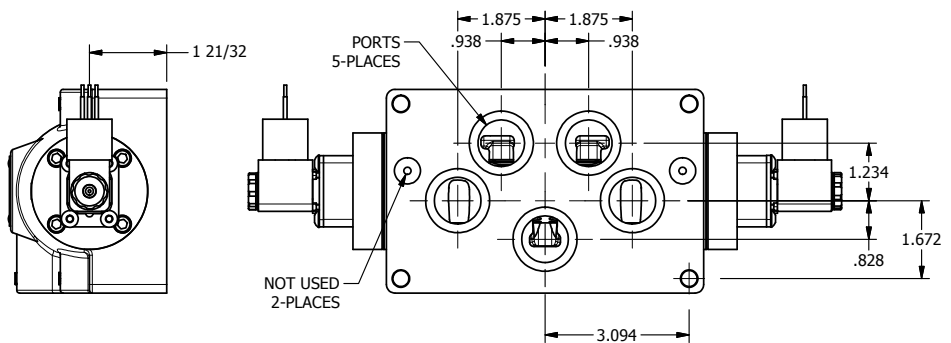

4

3

2

1

**AAA**  
PRODUCTS  
INTERNATIONAL

**AAA PRODUCTS  
INTERNATIONAL**  
7114 Harry Hines Blvd  
Dallas, TX 75235

TITLE: 1" SIDE PORT, DBL SOL, 3 POS,  
SPR CTR, SOL SHFT, REGEN CTR SPL,  
MOLD-OVER

DRAWING NO.:  
DIM\_ESY8PDJ