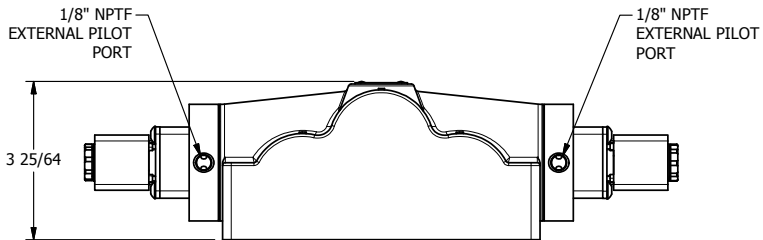

4

3

2

1

**AAA**  
PRODUCTS  
INTERNATIONAL

**AAA PRODUCTS INTERNATIONAL**  
7114 Harry Hines Blvd  
Dallas, TX 75235

TITLE: 1" SIDE PORT, DBL SOL, 3 POS,  
SPR CTR, SOL SHFT, REGEN CTR SPL,  
HIGH TEMP COIL, EXT PILOT

DRAWING NO.:  
DIM\_ESY8PDHZ

THE INFORMATION CONTAINED WITHIN THIS DOCUMENT IS PROPRIETARY TO AAA PRODUCTS AND MAY NOT BE DISCLOSED WITHOUT PRIOR WRITTEN CONSENT

4

3

2

1