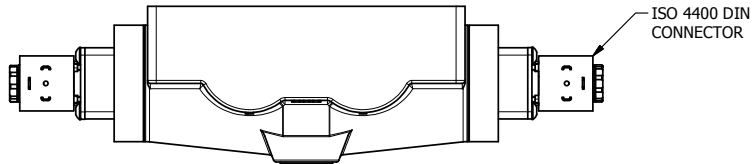

4

3

2

1

**AAA**  
PRODUCTS  
INTERNATIONAL

**AAA PRODUCTS INTERNATIONAL**  
7114 Harry Hines Blvd  
Dallas, TX 75235

TITLE: 1" SIDE PORT, DBL SOL, 3 POS,  
SPR CTR, SOL SHFT, REGEN CTR SPL,  
HIGH TEMP COIL, EXT PILOT