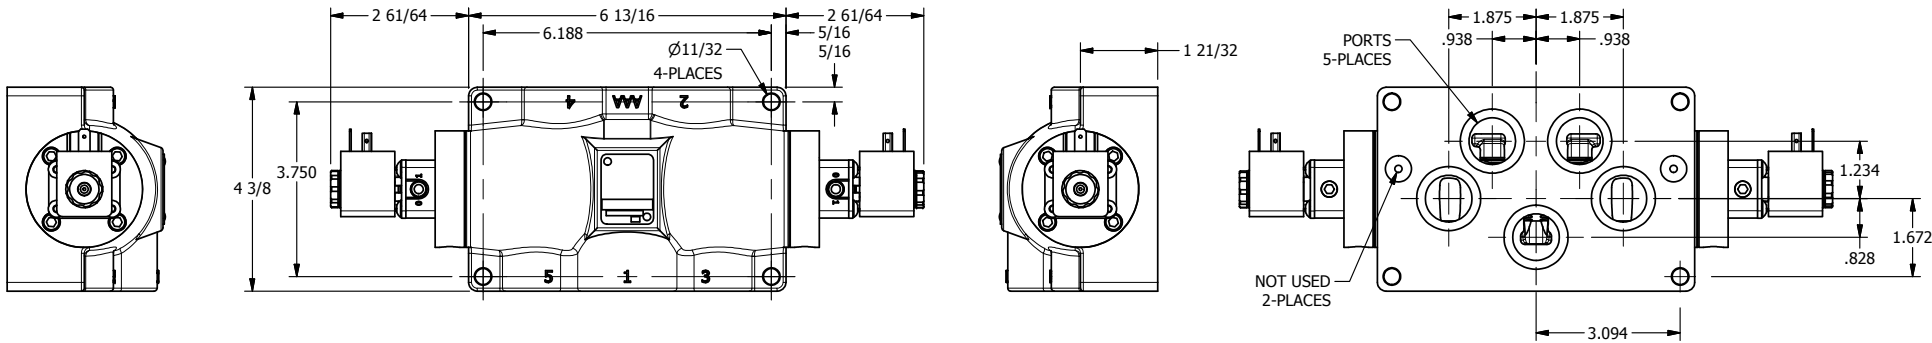

4

3

2

1

**AAA**  
PRODUCTS  
INTERNATIONAL

**AAA PRODUCTS INTERNATIONAL**  
7114 Harry Hines Blvd  
Dallas, TX 75235

TITLE: 1" SIDE PORT, DBL SOL, 3 POS,  
SPR CTR, SOL SHFT, REGEN CTR SPL,  
HIGH TEMP COIL, EXT PILOT

DRAWING NO.:  
DIM\_ESY8PDHZ

THE INFORMATION CONTAINED WITHIN THIS DOCUMENT IS PROPRIETARY TO AAA PRODUCTS AND MAY NOT BE DISCLOSED WITHOUT PRIOR WRITTEN CONSENT

4

3

2

1