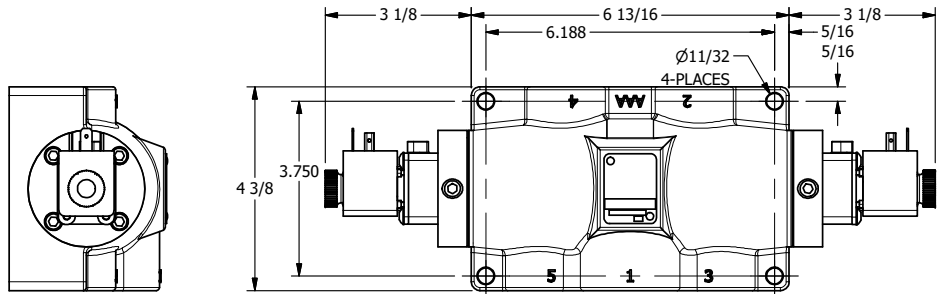

4

3

2

1

AAA
PRODUCTS
INTERNATIONAL

AAA PRODUCTS INTERNATIONAL
7114 Harry Hines Blvd
Dallas, TX 75235

TITLE: 1" SIDE PORT, DBL SOL, 3 POS,
SPR CTR, REGEN CTR SPL, HIGH TMPE,
LCKNG OVRD, DUST EXCLDR

DRAWING NO.:
DIM_ESY8PDHOL