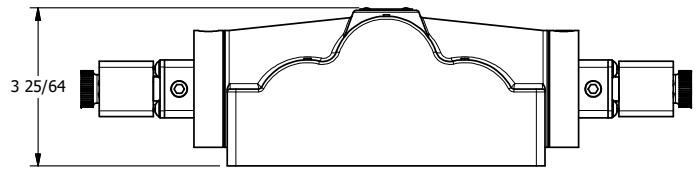

4

3

2

1

AAA
PRODUCTS
INTERNATIONAL

AAA PRODUCTS INTERNATIONAL
7114 Harry Hines Blvd
Dallas, TX 75235

TITLE: 1" SIDE PORT, DBL SOL, 3 POS,
SPR CTR, REGEN CTR SPL, HIGH TMPE,
LCKNG OVRD, DUST EXCLDR

DRAWING NO.:
DIM_ESY8PDHOL