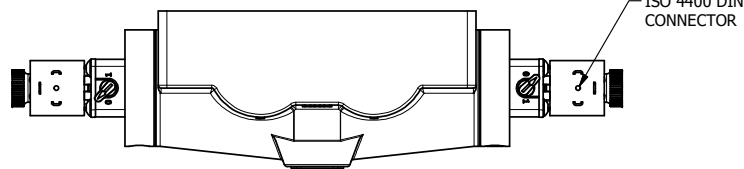

4

3

2

1

AAA
PRODUCTS
INTERNATIONAL

AAA PRODUCTS INTERNATIONAL
7114 Harry Hines Blvd
Dallas, TX 75235

TITLE: 1" SIDE PORT, DBL SOL, 3 POS,
SPR CTR, REGEN CTR SPL, HIGH TMPE,
LCKNG OVRD, DUST EXCLDR

DRAWING NO.:
DIM_ESY8PDHOL