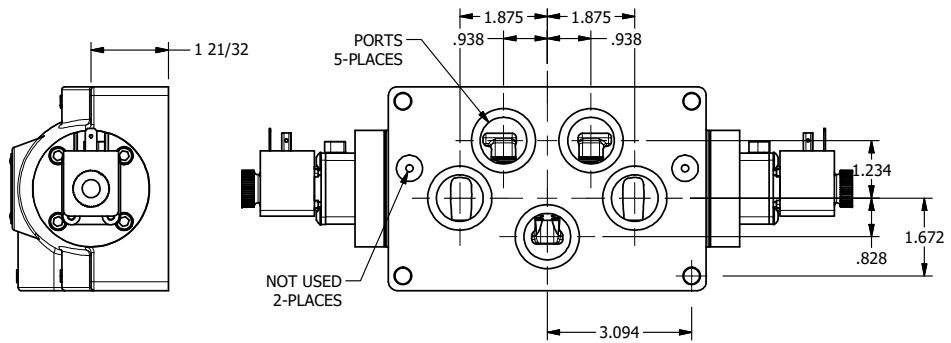

4

3

2

1

AAA
PRODUCTS
INTERNATIONAL

AAA PRODUCTS INTERNATIONAL
7114 Harry Hines Blvd
Dallas, TX 75235

TITLE: 1" SIDE PORT, DBL SOL, 3 POS,
SPR CTR, REGEN CTR SPL, HIGH TMPE,
LCKNG OVRD, DUST EXCLDR

DRAWING NO.:
DIM_ESY8PDHOL