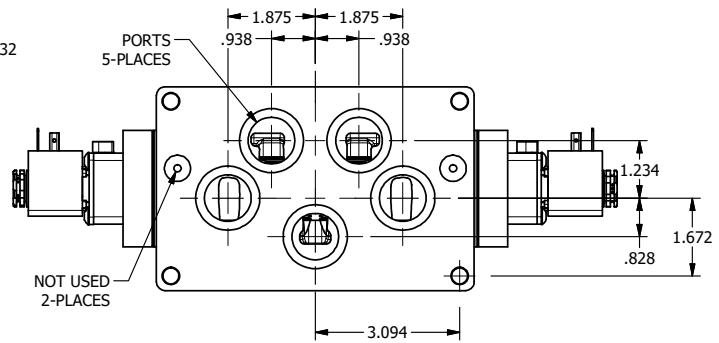

4

3

2

1

AAA
PRODUCTS
INTERNATIONAL

AAA PRODUCTS INTERNATIONAL
7114 Harry Hines Blvd
Dallas, TX 75235

TITLE: 1" SIDE PORT, DBL SOL, 3 POS,
SPR CTR, SOL SHFT, REGEN CTR SPL
HIGH TEMP, LCKNG OVRD, SIDE VENT

DRAWING NO.:
DIM_ESY8PDHOC