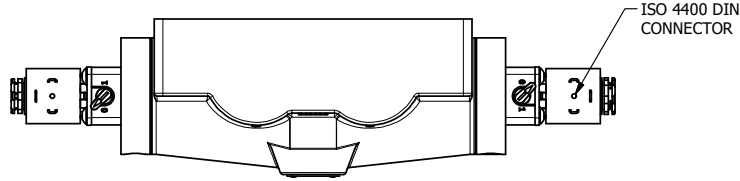

4

3

2

1

AAA
PRODUCTS
INTERNATIONAL

AAA PRODUCTS INTERNATIONAL
7114 Harry Hines Blvd
Dallas, TX 75235

TITLE: 1" SIDE PORT, DBL SOL, 3 POS,
SPR CTR, SOL SHFT, REGEN CTR SPL
HIGH TEMP, LCKNG OVRD, SIDE VENT

DRAWING NO.:
DIM_ESY8PDHOC