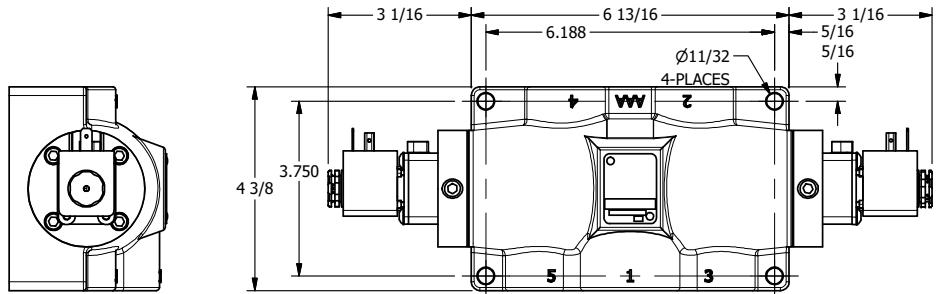

4

3

2

1

AAA
PRODUCTS
INTERNATIONAL

AAA PRODUCTS INTERNATIONAL
7114 Harry Hines Blvd
Dallas, TX 75235

TITLE: 1" SIDE PORT, DBL SOL, 3 POS,
SPR CTR, SOL SHFT, REGEN CTR SPL
HIGH TEMP, LCKNG OVRD, SIDE VENT

DRAWING NO.:
DIM_ESY8PDHOC