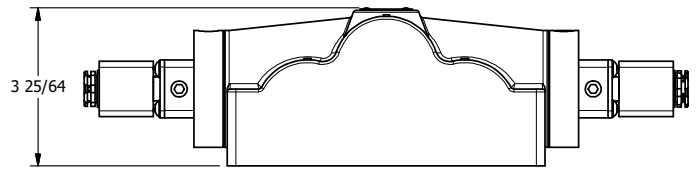

4

3

2

1

AAA
PRODUCTS
INTERNATIONAL

AAA PRODUCTS INTERNATIONAL
7114 Harry Hines Blvd
Dallas, TX 75235

TITLE: 1" SIDE PORT, DBL SOL, 3 POS,
SPR CTR, SOL SHFT, REGEN CTR SPL
HIGH TEMP, LCKNG OVRD, SIDE VENT

DRAWING NO.:
DIM_ESY8PDHOC