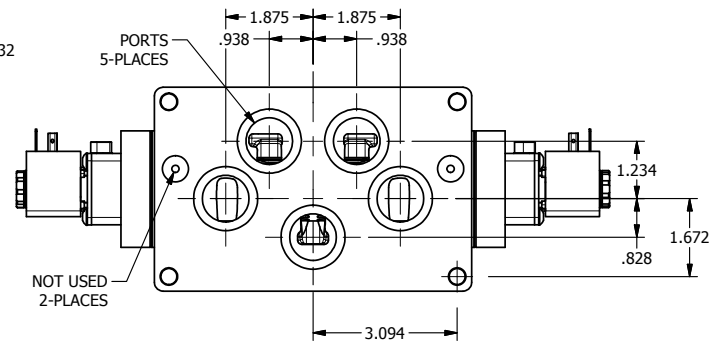

4

3

2

1

**AAA**  
PRODUCTS  
INTERNATIONAL

**AAA PRODUCTS INTERNATIONAL**  
7114 Harry Hines Blvd  
Dallas, TX 75235

TITLE: 1" SIDE PORT, DBL SOL, 3 POS,  
SPR CTR, SOL SHFT, REGEN CTR SPL,  
HIGH TEMP, LCKNG OVRD

DRAWING NO.:  
DIM\_ESY8PDHO

THE INFORMATION CONTAINED WITHIN THIS DOCUMENT IS PROPRIETARY TO AAA PRODUCTS AND MAY NOT BE DISCLOSED WITHOUT PRIOR WRITTEN CONSENT

4

3

2

1