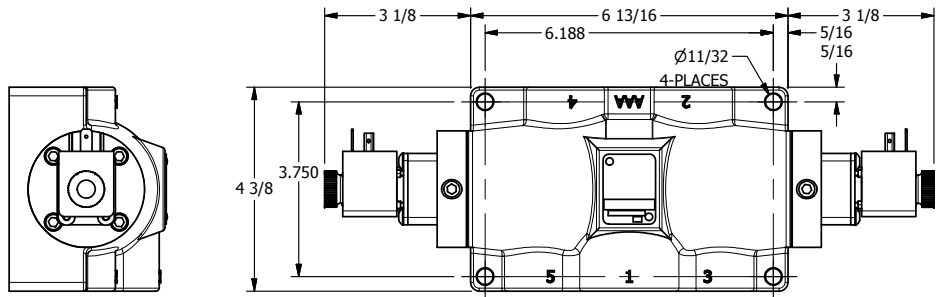

4

3

2

1

AAA
PRODUCTS
INTERNATIONAL

AAA PRODUCTS INTERNATIONAL
7114 Harry Hines Blvd
Dallas, TX 75235

TITLE: 1" SIDE PORT, DBL SOL, 3 POS,
SPR CTR, SOL SHFT, REGEN CTR SPL
HIGH TEMP, DUST EXCLDR

DRAWING NO.:
DIM_ESY8PDHL