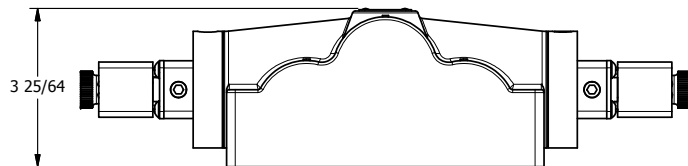

4

3

2

1

AAA
PRODUCTS
INTERNATIONAL

AAA PRODUCTS INTERNATIONAL
7114 Harry Hines Blvd
Dallas, TX 75235

TITLE: 1" SIDE PORT, DBL SOL, 3 POS,
SPR CTR, SOL SHFT, REGEN CTR SPL
HIGH TEMP, DUST EXCLDR

DRAWING NO.:
DIM_ESY8PDHL