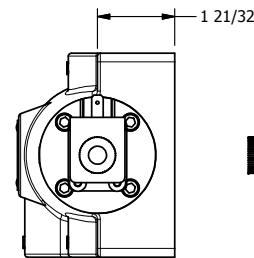

4

3

2

1

AAA
PRODUCTS
INTERNATIONAL

AAA PRODUCTS INTERNATIONAL
7114 Harry Hines Blvd
Dallas, TX 75235

TITLE: 1" SIDE PORT, DBL SOL, 3 POS,
SPR CTR, SOL SHFT, REGEN CTR SPL
HIGH TEMP, DUST EXCLDR

DRAWING NO.:
DIM_ESY8PDHL