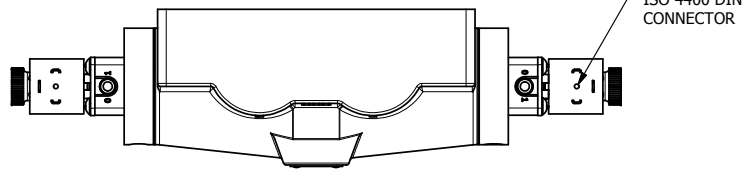

4

3

2

1

AAA
PRODUCTS
INTERNATIONAL

AAA PRODUCTS INTERNATIONAL
7114 Harry Hines Blvd
Dallas, TX 75235

TITLE: 1" SIDE PORT, DBL SOL, 3 POS,
SPR CTR, SOL SHFT, REGEN CTR SPL
HIGH TEMP, DUST EXCLDR

DRAWING NO.:
DIM_ESY8PDHL