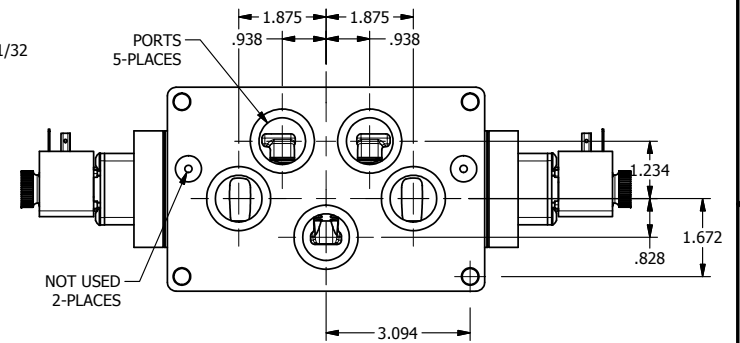

4

3

2

1

AAA
PRODUCTS
INTERNATIONAL

AAA PRODUCTS INTERNATIONAL
7114 Harry Hines Blvd
Dallas, TX 75235

TITLE: 1" SIDE PORT, DBL SOL, 3 POS,
SPR CTR, SOL SHFT, REGEN CTR SPL
HIGH TEMP, DUST EXCLDR

DRAWING NO.:
DIM_ESY8PDHL