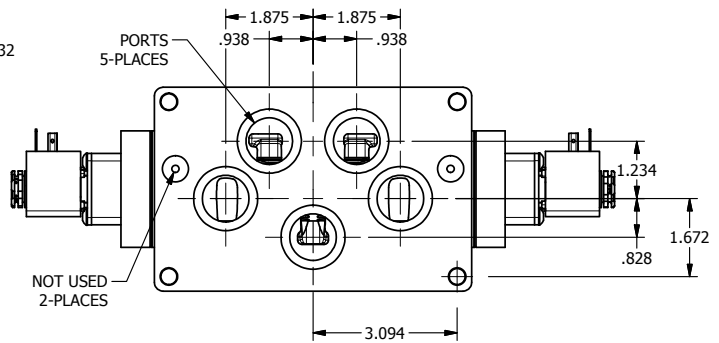

4

3

2

1

AAA PRODUCTS INTERNATIONAL
7114 Harry Hines Blvd
Dallas, TX 75235

TITLE: 1" SIDE PORT, DBL SOL, 3 POS,
SPR CTR, SOL SHFT, REGEN CTR SPL
HIGH TEMP, SIDE VENT

DRAWING NO.:
DIM_ESY8PDHC

THE INFORMATION CONTAINED WITHIN THIS DOCUMENT IS PROPRIETARY TO AAA PRODUCTS AND MAY NOT BE DISCLOSED WITHOUT PRIOR WRITTEN CONSENT