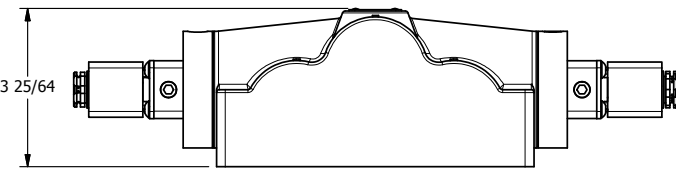

4

3

2

1

AAA PRODUCTS INTERNATIONAL
7114 Harry Hines Blvd
Dallas, TX 75235

TITLE: 1" SIDE PORT, DBL SOL, 3 POS,
SPR CTR, SOL SHFT, REGEN CTR SPL
HIGH TEMP, SIDE VENT

DRAWING NO.:
DIM_ESY8PDHC

THE INFORMATION CONTAINED WITHIN THIS DOCUMENT IS PROPRIETARY TO AAA PRODUCTS AND MAY NOT BE DISCLOSED WITHOUT PRIOR WRITTEN CONSENT