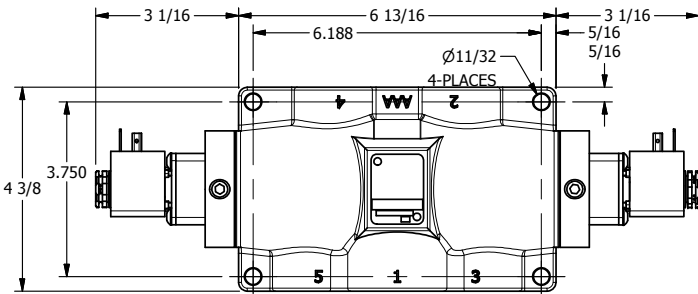

4

3

2

1

AAA PRODUCTS INTERNATIONAL
7114 Harry Hines Blvd
Dallas, TX 75235

TITLE: 1" SIDE PORT, DBL SOL, 3 POS,
SPR CTR, SOL SHFT, REGEN CTR SPL
HIGH TEMP, SIDE VENT

DRAWING NO.:
DIM_ESY8PDHC

THE INFORMATION CONTAINED WITHIN THIS DOCUMENT IS PROPRIETARY TO AAA PRODUCTS AND MAY NOT BE DISCLOSED WITHOUT PRIOR WRITTEN CONSENT

4

3

2

1