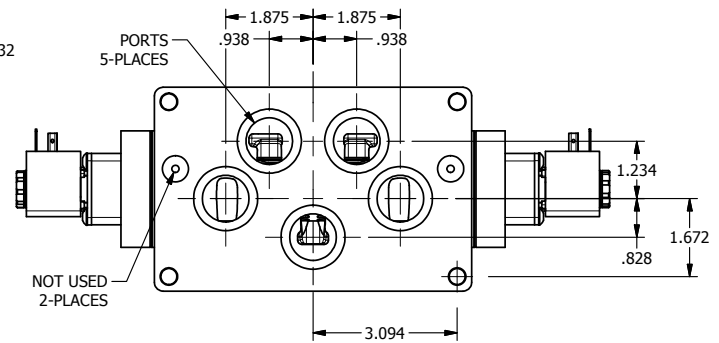

4

3

2

1

ISO 4400 DIN
CONNECTOR

AAA
PRODUCTS
INTERNATIONAL

**AAA PRODUCTS
INTERNATIONAL**
7114 Harry Hines Blvd
Dallas, TX 75235

TITLE: 1" SIDE PORT, DBL SOL, 3 POS,
SPR CTR, SOL SHFT, REGEN CTR SPL
HIGH TEMP

DRAWING NO.:
DIM_ESY8PDH

THE INFORMATION CONTAINED WITHIN THIS DOCUMENT IS PROPRIETARY TO AAA PRODUCTS AND MAY NOT BE DISCLOSED WITHOUT PRIOR WRITTEN CONSENT

4

3

2

1