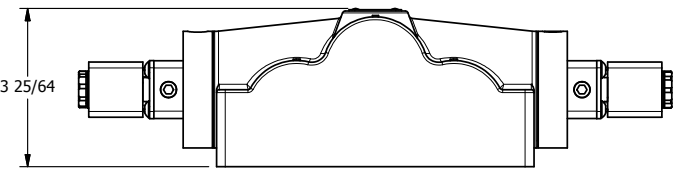

4

3

2

1

ISO 4400 DIN
CONNECTOR

AAA
PRODUCTS
INTERNATIONAL

**AAA PRODUCTS
INTERNATIONAL**
7114 Harry Hines Blvd
Dallas, TX 75235

TITLE: 1" SIDE PORT, DBL SOL, 3 POS,
SPR CTR, SOL SHFT, REGEN CTR SPL
HIGH TEMP

DRAWING NO.:
DIM_ESY8PDH

THE INFORMATION CONTAINED WITHIN THIS DOCUMENT IS PROPRIETARY TO AAA PRODUCTS AND MAY NOT BE DISCLOSED WITHOUT PRIOR WRITTEN CONSENT

4

3

2

1