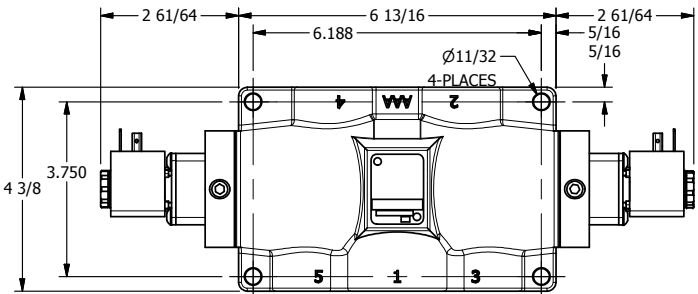

4

3

2

1

ISO 4400 DIN
CONNECTOR

AAA
PRODUCTS
INTERNATIONAL

**AAA PRODUCTS
INTERNATIONAL**
7114 Harry Hines Blvd
Dallas, TX 75235

TITLE: 1" SIDE PORT, DBL SOL, 3 POS,
SPR CTR, SOL SHFT, REGEN CTR SPL
HIGH TEMP

DRAWING NO.:
DIM_ESY8PDH

THE INFORMATION CONTAINED WITHIN THIS DOCUMENT IS PROPRIETARY TO AAA PRODUCTS AND MAY NOT BE DISCLOSED WITHOUT PRIOR WRITTEN CONSENT

4

3

2

1